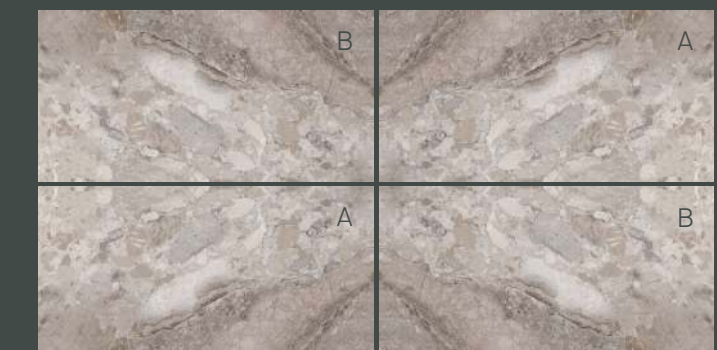

75,5x151 cm
29,7x59,4 "

Book Match
B

Polished (EP)

30293
M35

Book Match MOCHA option 1

Book Match MOCHA option 2

Book Match MOCHA option 3

Book Match MOCHA option 4