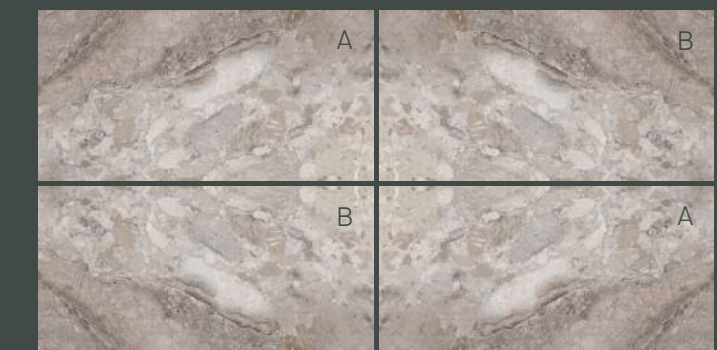

75,5x151 cm
29,7x59,4 "

Book Match
B

Polished (EP)

30293
M35

Book Match MOCHA option 1

Book Match MOCHA option 2

Book Match MOCHA option 3

Book Match MOCHA option 4