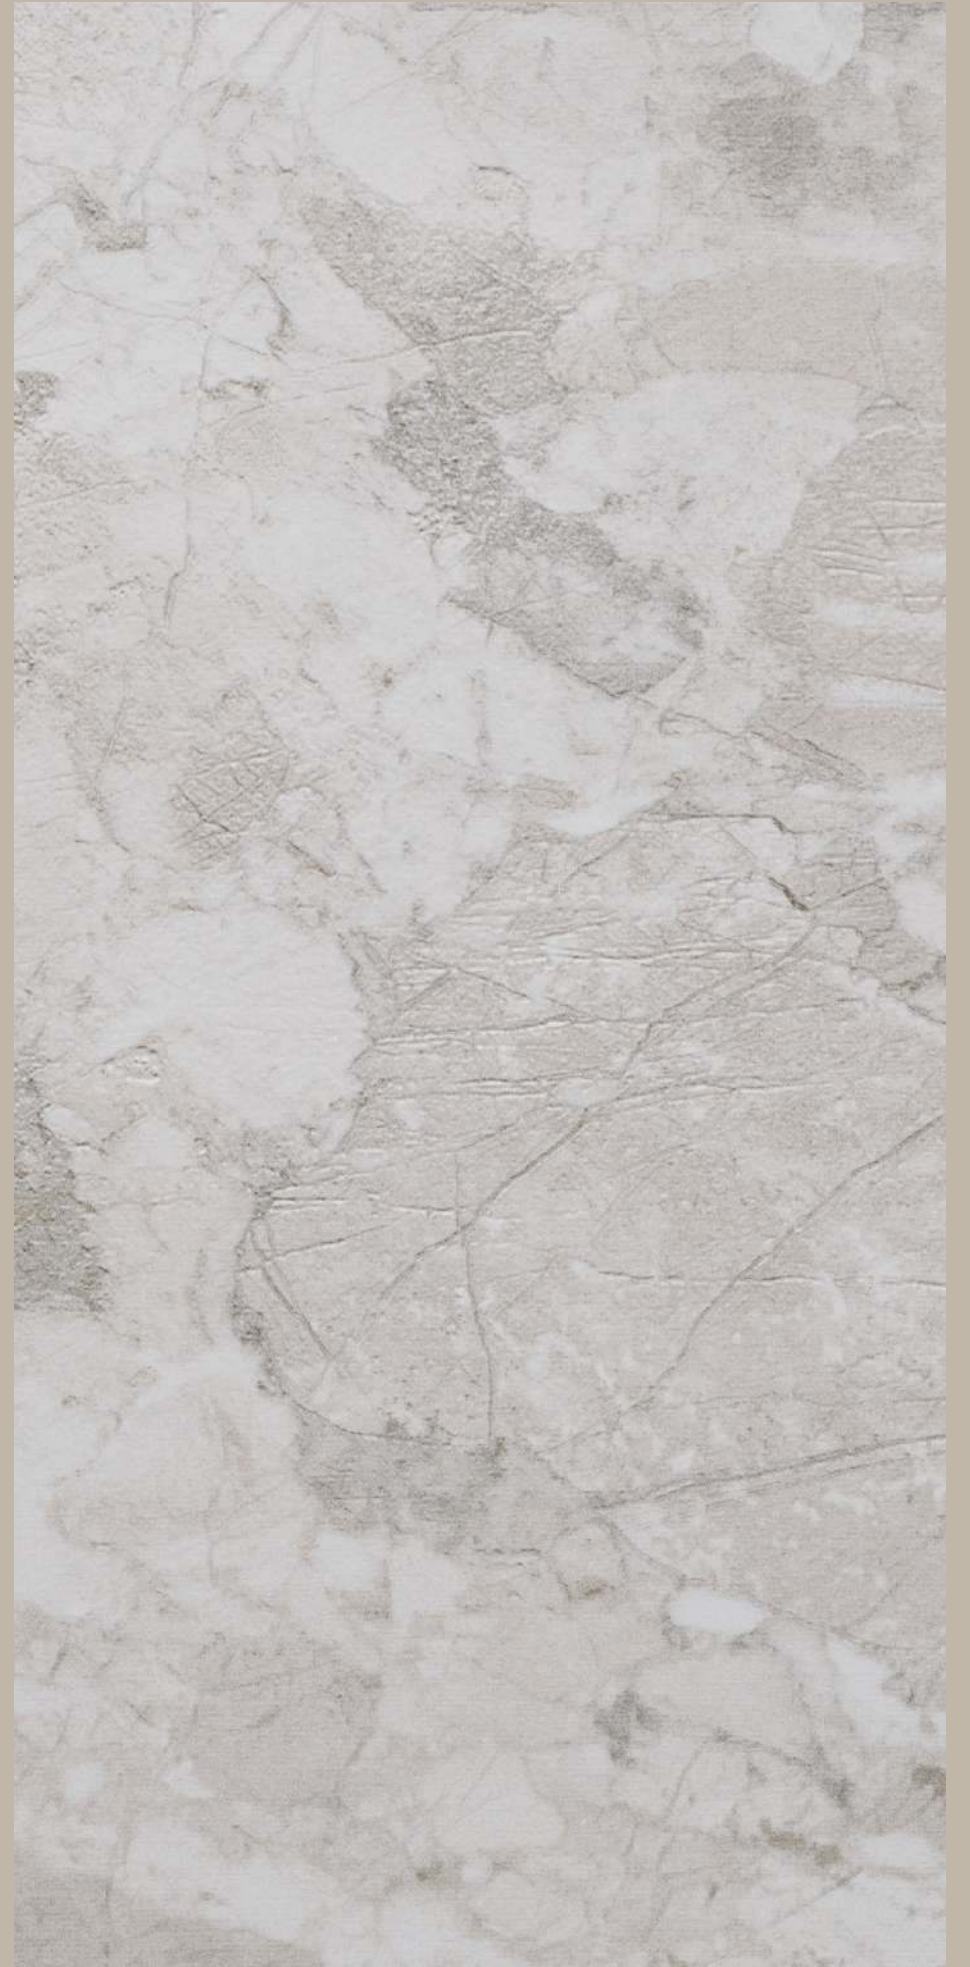

DREAMY

CLOUD

DESERT

ROAD

MOCHA

TECH. INF.