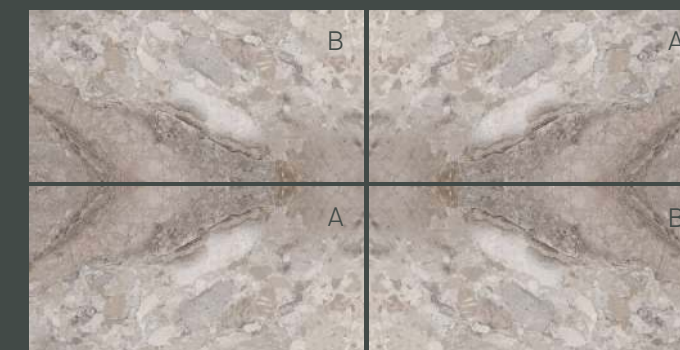

75,5x151 cm
29,7x59,4 "

Book Match
B

Polished (EP)

30293
M35

Book Match MOCHA option 1

Book Match MOCHA option 2

Book Match MOCHA option 3

Book Match MOCHA option 4