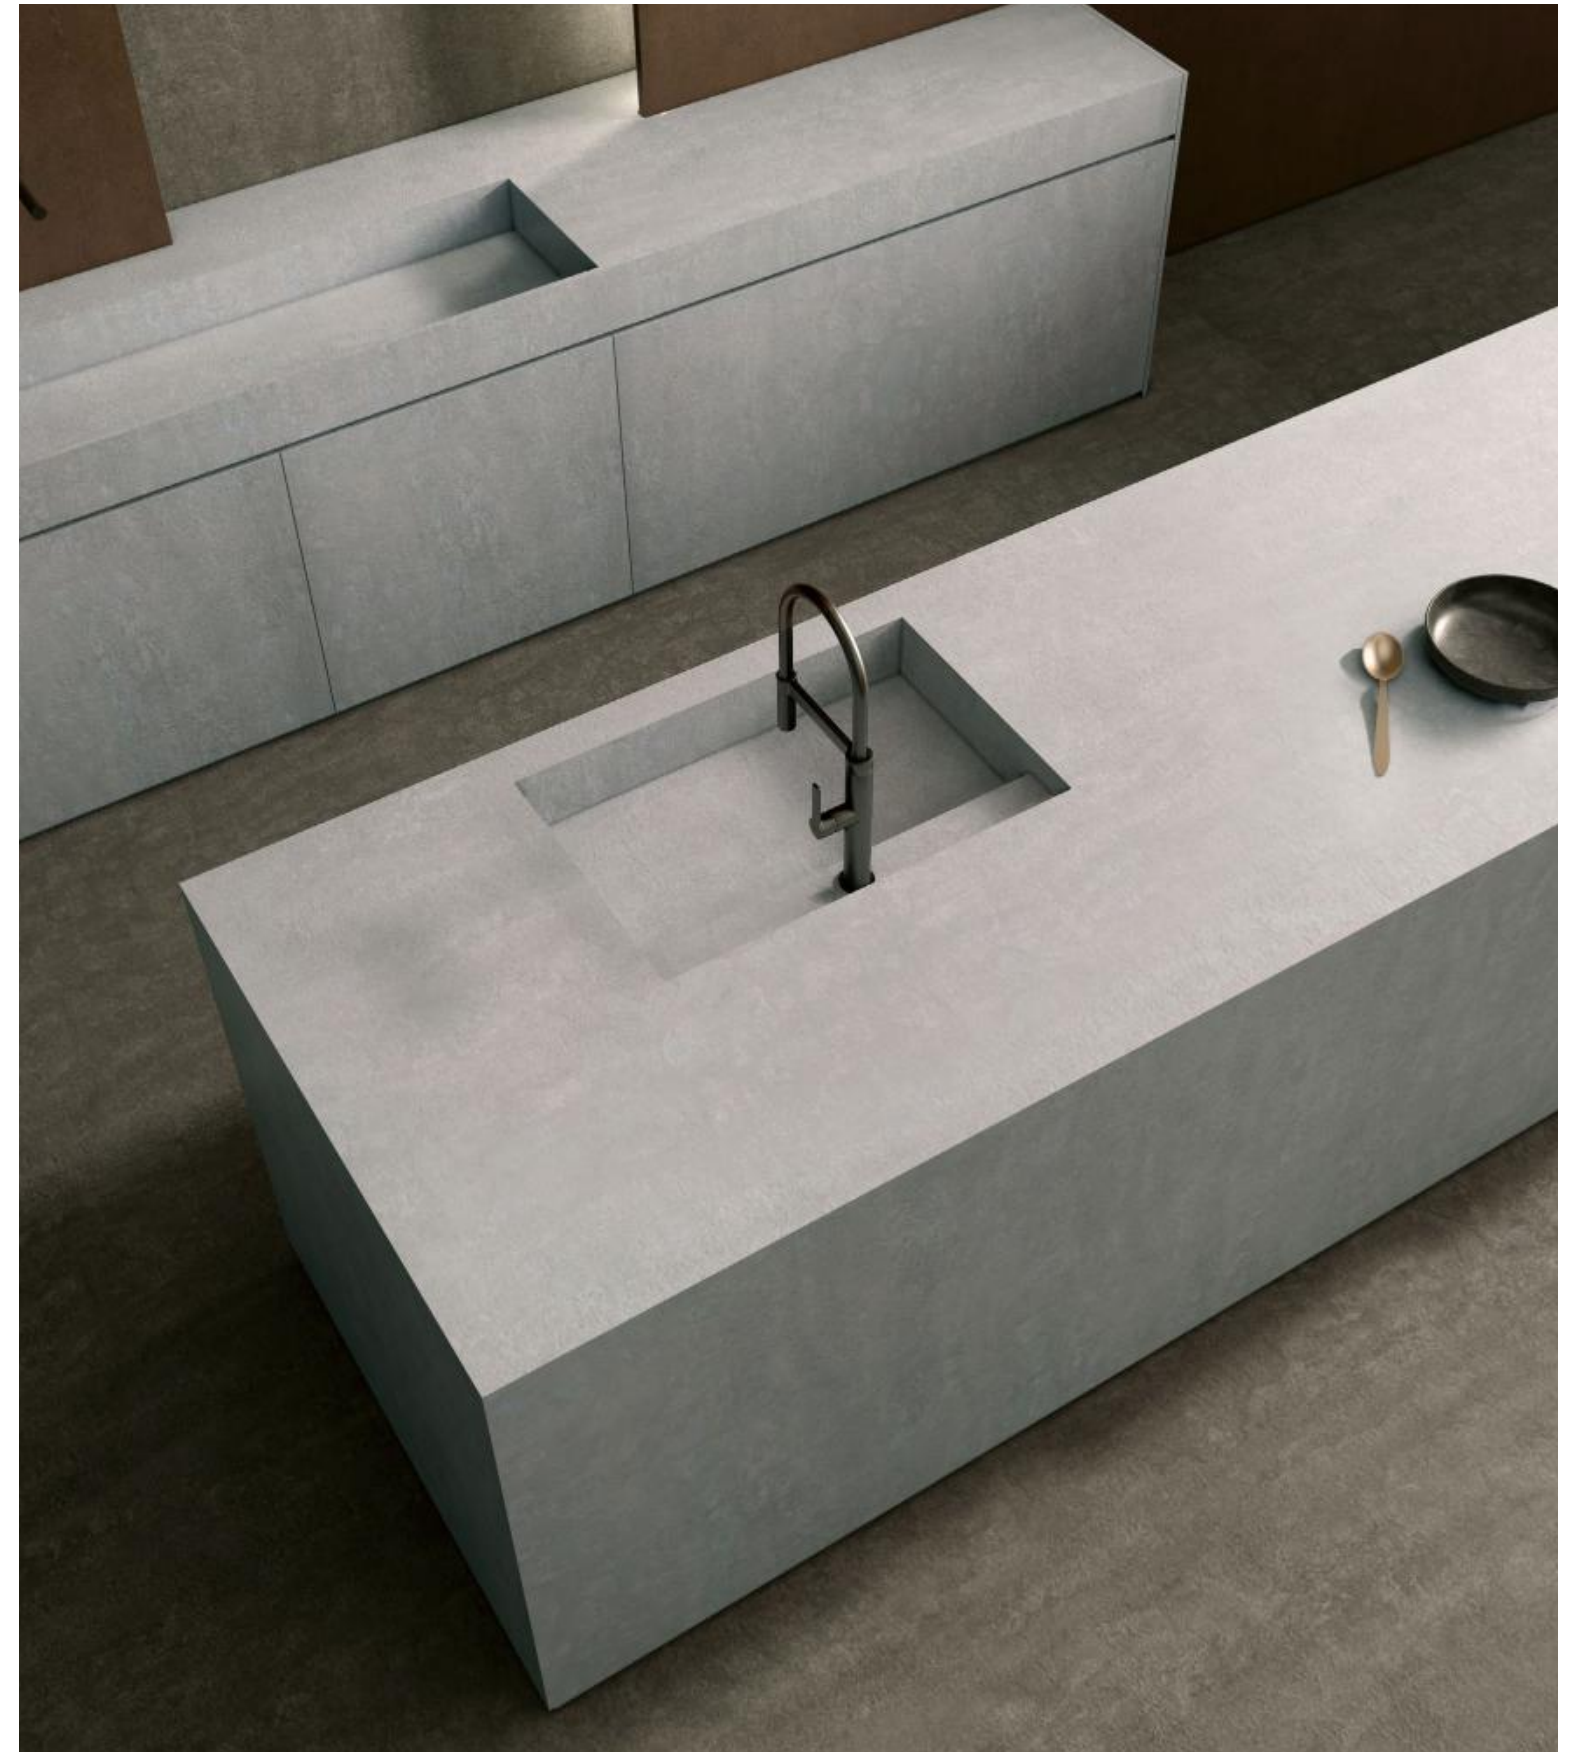

SANDY GREY LIGHT

森蒂浅灰

MN267A

DESCRIPTION

润正色感干净而细腻·浅灰的高级·带来焕然一新的视觉冲击·令人放空自在·沉浸空间内的舒适·

The color is clean and delicate, and the light gray is high-end, bringing a new visual impact, making people feel free and immersed in the comfort of the space.

SPECIFICATION

Size: 1600X3200X6/12mm
126" X 63" X 1/4" 126" X 63" X 1/2"

哑光面 / Satin(Matt)

ITEM NO.

MN267AY321606 MN267AY321612

FACE CONTINUITY