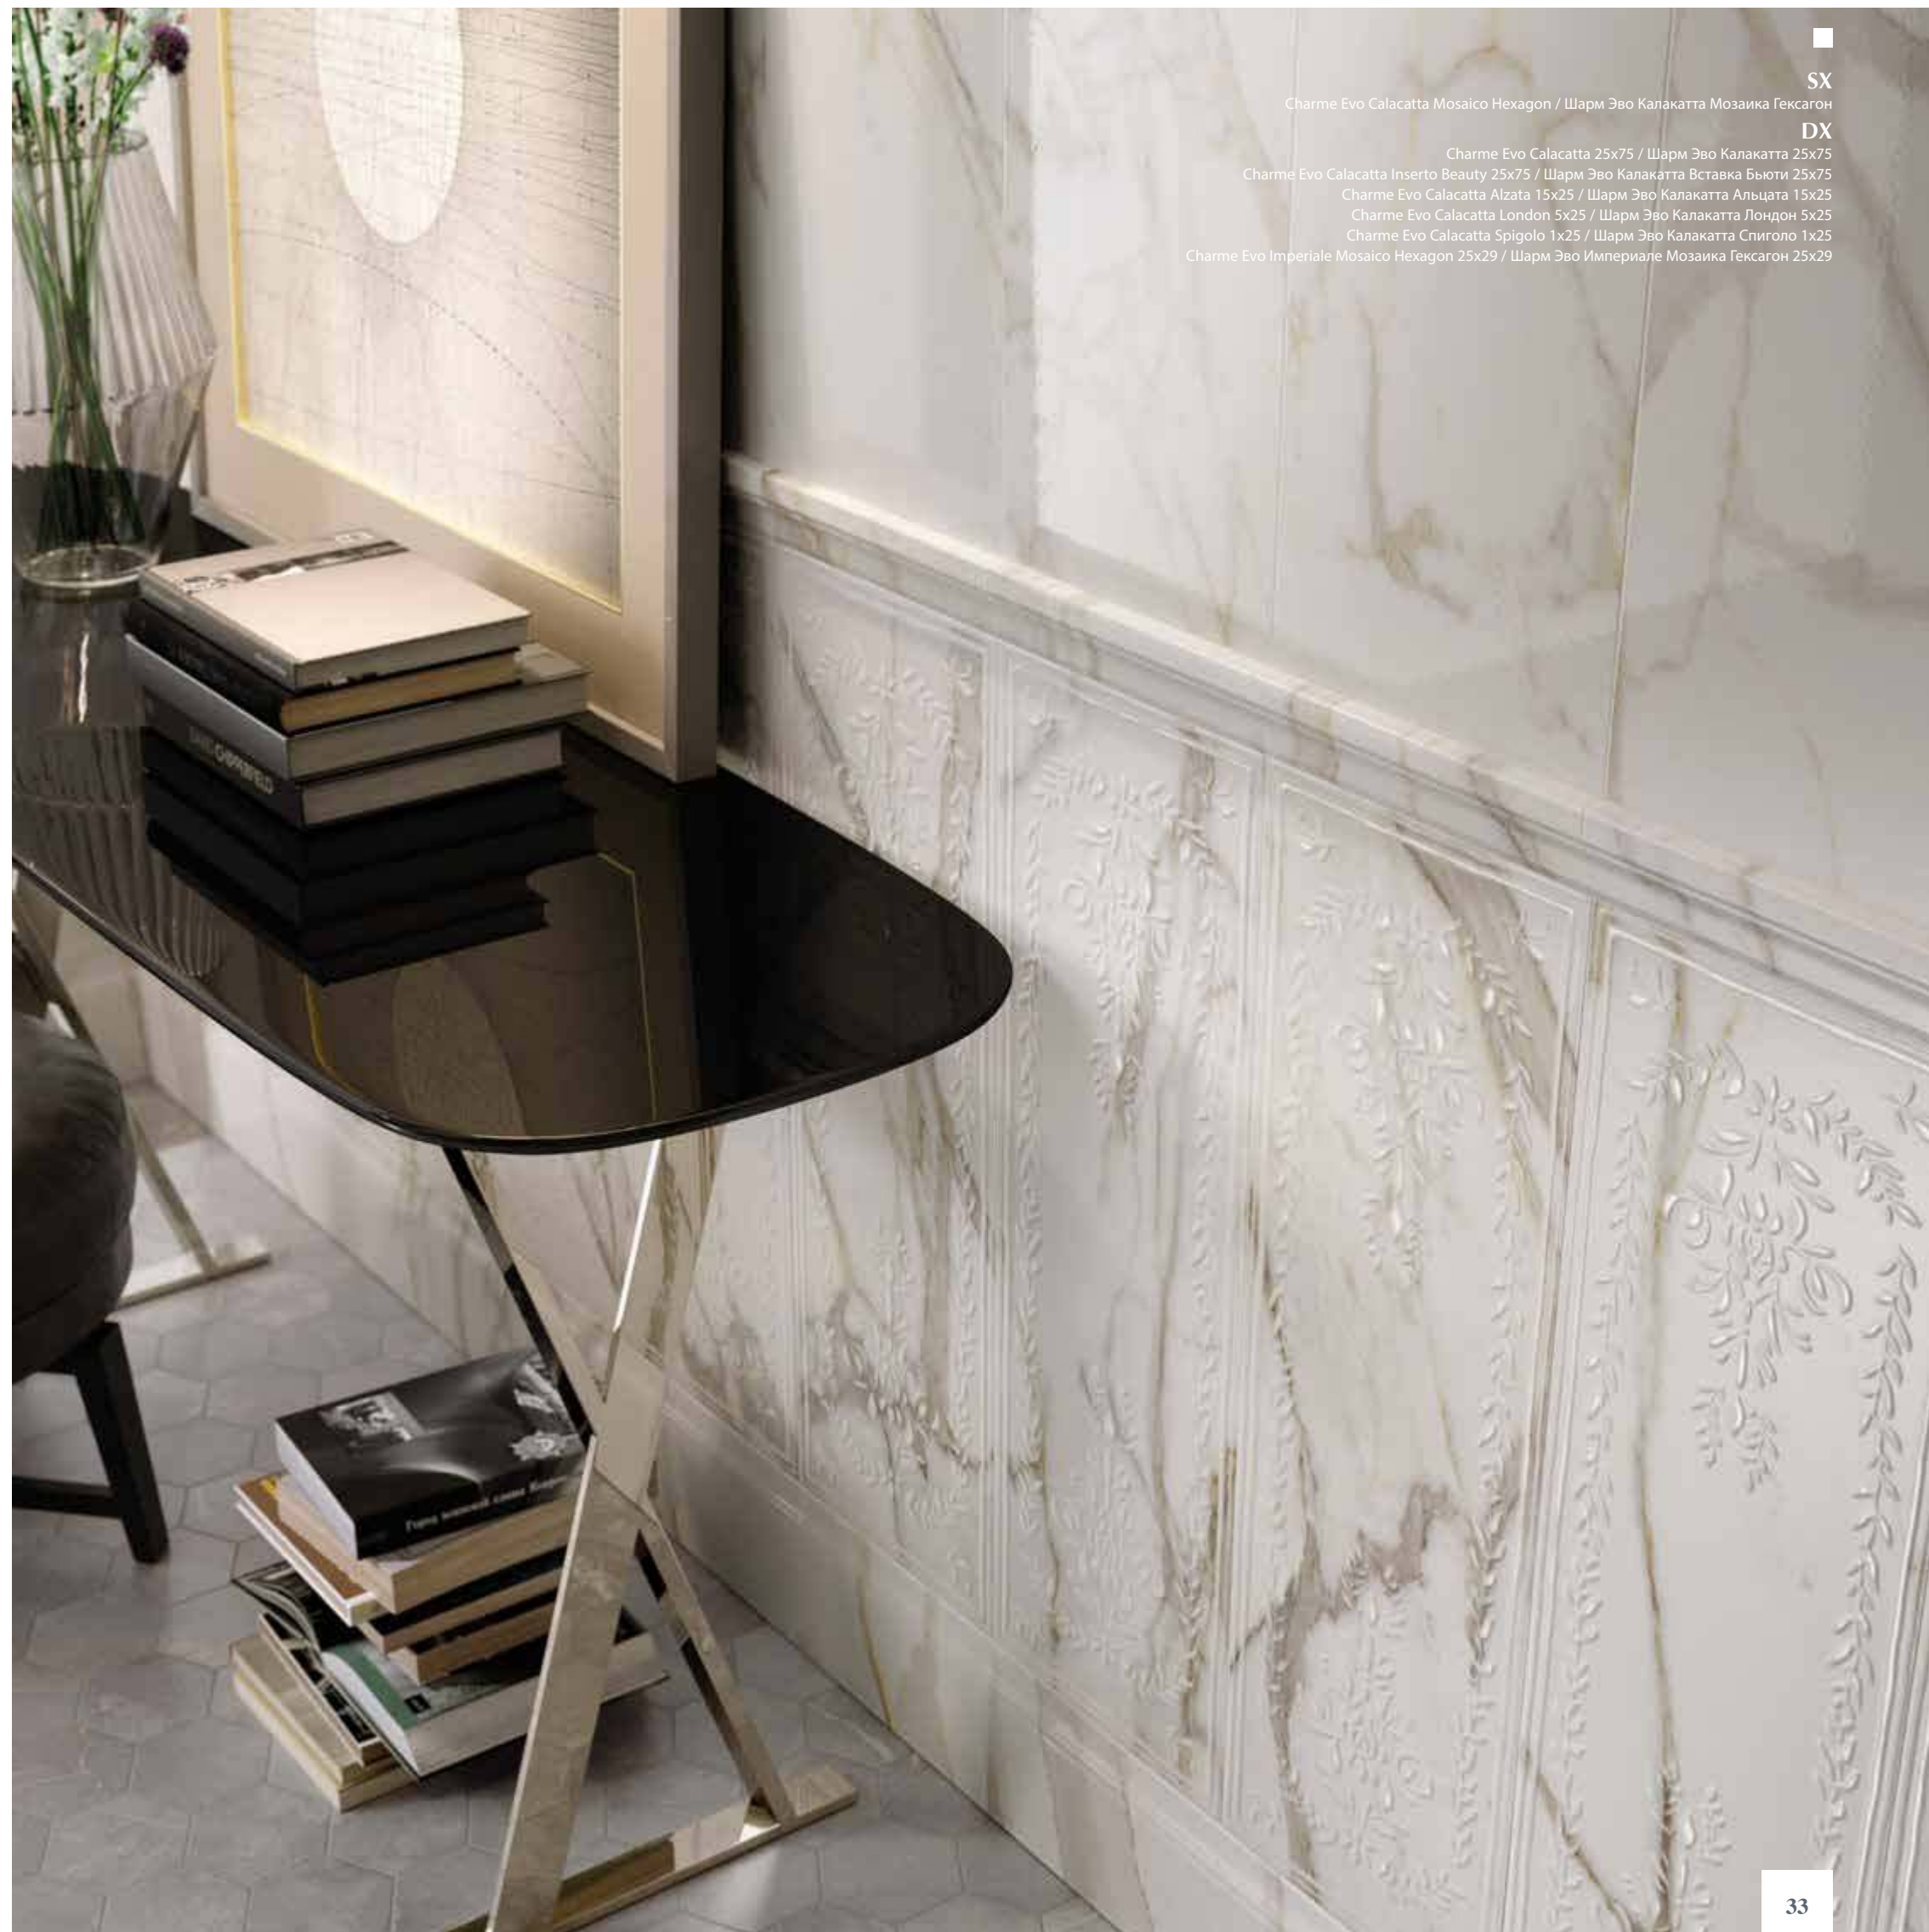

Charme Evo Calacatta Mosaico Hexagon / Шарм Эво Калакатта Мозаика Гексагон

SX

DX

Charme Evo Calacatta 25x75 / Шарм Эво Калакатта 25x75

Charme Evo Calacatta Inserto Beauty 25x75 / Шарм Эво Калакатта Вставка Бьюти 25x75

Charme Evo Calacatta Alzata 15x25 / Шарм Эво Калакатта Альцата 15x25

Charme Evo Calacatta London 5x25 / Шарм Эво Калакатта Лондон 5x25

Charme Evo Calacatta Spigolo 1x25 / Шарм Эво Калакатта Спиголо 1x25

Charme Evo Imperiale Mosaico Hexagon 25x29 / Шарм Эво Имперiale Мозаика Гексагон 25x29