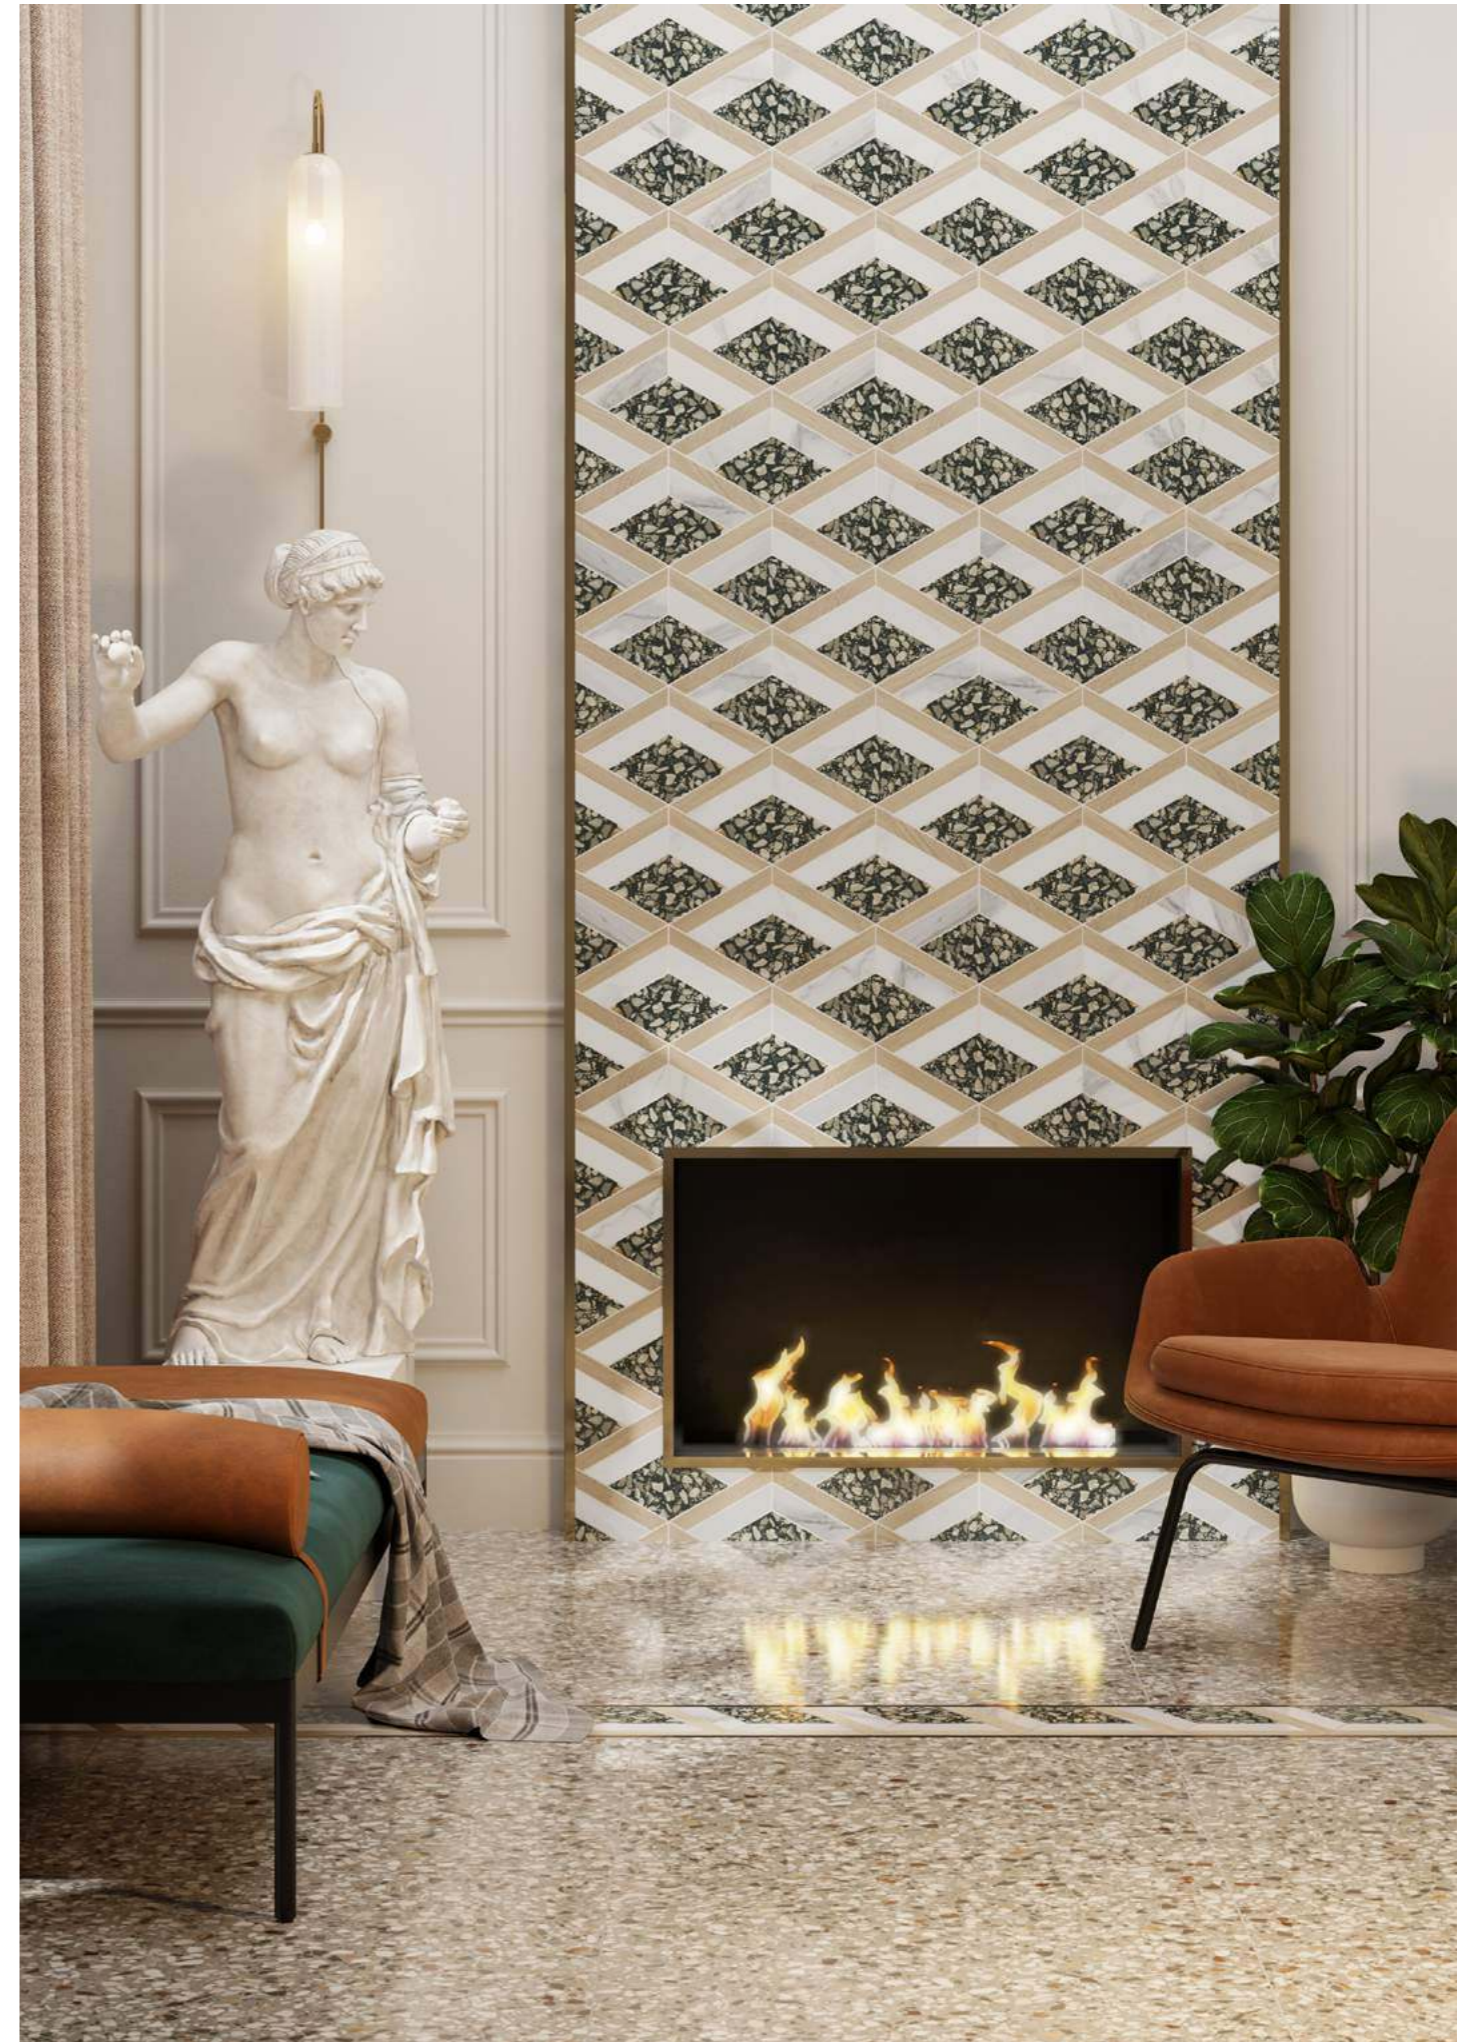

ID142
Декор Бричиола 2 наборный 30x30
Decor Briciola 2 compound