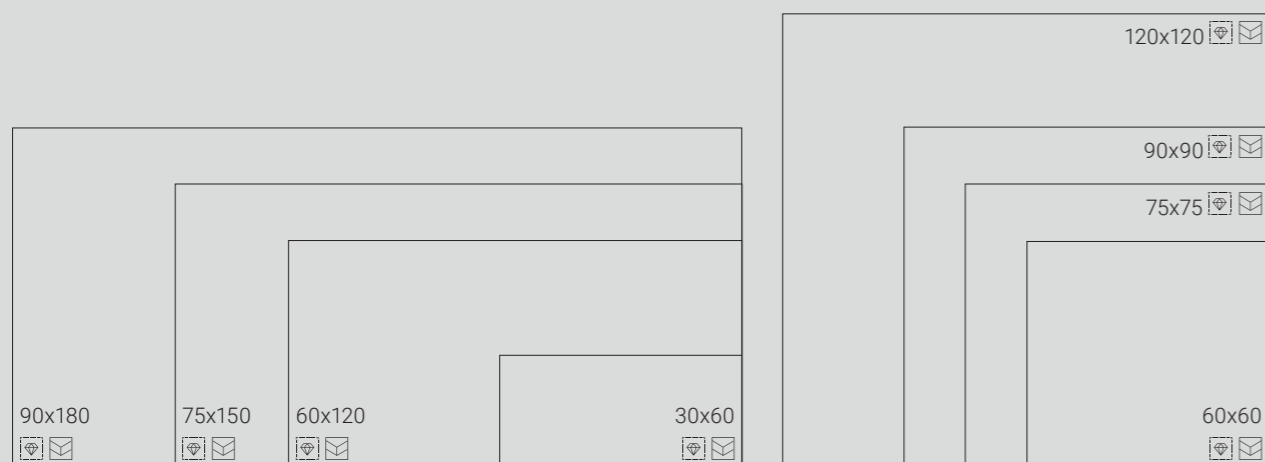

Formatos / Formats

Formato	Precio	Pz/cj	Pz/pl	M²/cj	M²/pl	Cj/pl	Kg/cj	Kg/Total
30x60 (C)	PS-182	6	288	1,08	51,84	48	23	1124
60x60	PS-182	4	120	1,44	43,2	30	30	920
60x120	PS-290	2	64	1,44	46,08	32	35	1145
75x150	PS-290	1	40	1,13	45,2	40	28	1184
120x120	PS-460	1	36	1,44	51,84	36	38,4	1422,4
75x75	PS-226	3	90	1,69	50,7	30	41,2	1256
90x90	PS-269	2	54	1,62	43,74	27	40	1110
90x180	PS-506	1	24	1,62	38,88	24	45,5	1152
MALLA HEX	Consultar/Consult	9	432	0,65	31,2	48	13,5	668
MALLA TRIS	Consultar/Consult	7	336	0,63	30,24	48	15,4	759,2
MALLA (5)	Consultar/Consult	11	462	1,00	42	42	23,00	986

Porcelux 30x60 / 60x60 / 60x120 / 75x150 / 120x120 / 75x75 / 90x180
11.81"x23.62" / 23.62"x23.62" / 29.52"x59.05" / 23.62"x47.24" /
47.24"x47.24" / 29.53"x29.53" / 35.43"x70.87"