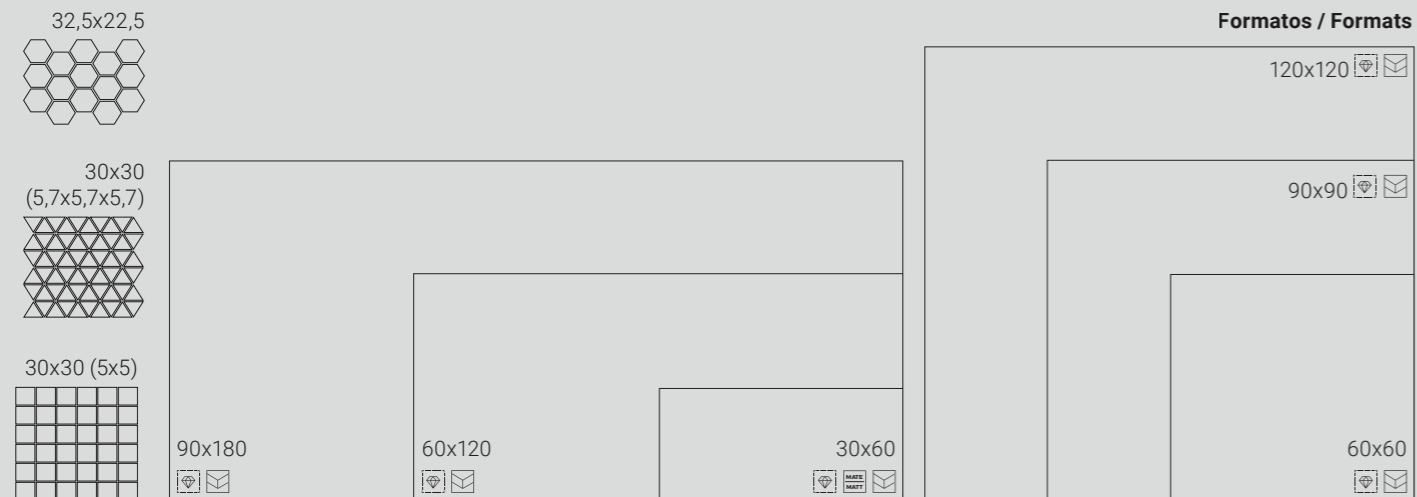

Piezas complementarias
Complementary Tiles / Pièces Complémentaires

Formato	Precio	Pz/cj	Pz/pl	M²/cj	M²/pl	Cj/pl	Kg/cj	Kg/Total
30x60 (C)	PS-182 PS-138	6	288	1,08	51,84	48	23	1124
60x60	PS-182	4	120	1,44	43,2	30	30	920
60x120	PS-290	2	64	1,44	46,08	32	35	1145
120x120	PS-460	1	36	1,44	51,84	36	38,4	1422,4
90x90	PS-269	2	54	1,62	43,74	27	40	1110
90x180	PS-506	1	24	1,62	38,88	24	45,5	1152
MALLA HEX	Consultar/Consult	9	432	0,65	31,2	48	13,5	668
MALLA TRIS	Consultar/Consult	7	336	0,63	30,24	48	15,4	759,2
MALLA (5)	Consultar/Consult	11	462	1,00	42	42	23,00	986

Porcelux 30x60 / 60x60 / 60x120 / 120x120 / 90x90 / 90x180
11.81"x23.62" / 23.62"x23.62" / 23.62"x47.24" / 47.24"x47.24" / 35.43"x35.43" / 35.43"x70.87"