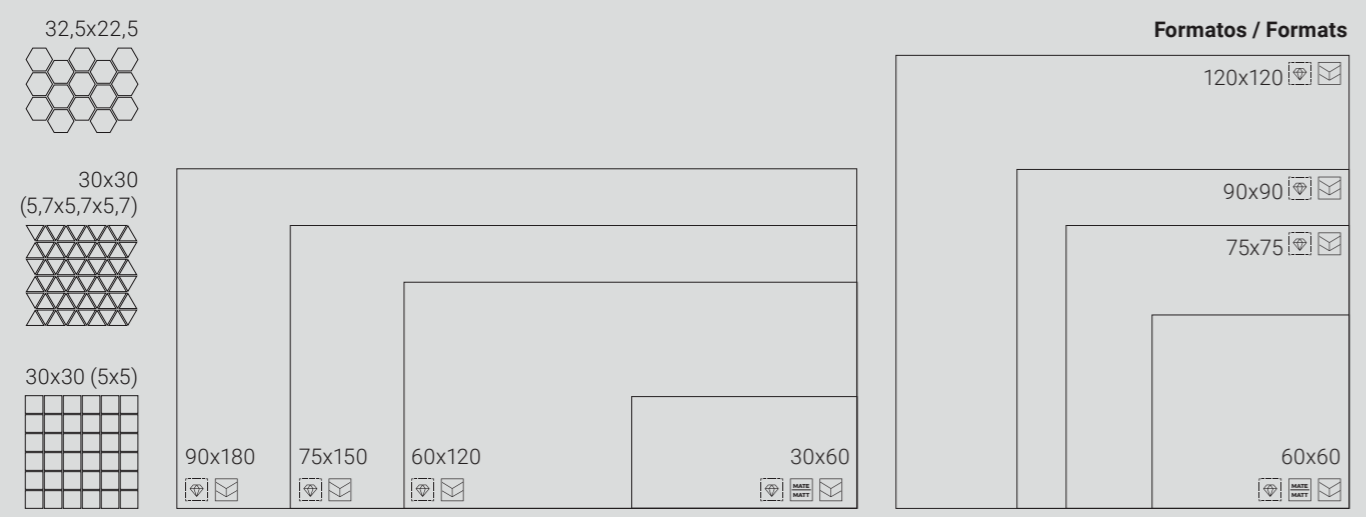

Piezas complementarias
Complementary Tiles / Pièces Complémentaires

Formato	Precio	Pz/cj	Pz/pl	M²/cj	M²/pl	Cj/pl	Kg/cj	Kg/Total
30x60 (C)	PS-182 PS-138	6	288	1,08	51,84	48	23	1124
60x60	PS-182 PS-138	4	120	1,44	43,2	30	30	920
60x120	PS-290	2	64	1,44	46,08	32	35	1145
120x120	PS-460	1	36	1,44	51,84	36	38,4	1422,4
75x75	PS-226	3	90	1,69	50,7	30	41,2	1256
75x150	PS-290	1	40	1,13	45,2	40	28	1184
90x90	PS-269	2	54	1,62	43,74	27	40	1110
90x180	PS-506	1	24	1,62	38,88	24	45,5	1152
MALLA HEX	Consultar/Consult	9	432	0,65	31,2	48	13,5	668
MALLA TRIS	Consultar/Consult	7	336	0,63	30,24	48	15,4	759,2
MALLA (5)	Consultar/Consult	11	462	1,00	42	42	23,00	986

Porcelux 30x60 / 60x60 / 60x120 / 120x120 / 75x75 / 75x150 / 90x90 / 90x180
11.81"x23.62" / 23.62"x23.62" / 23.62"x47.24" / 47.24"x47.24" / 29.53"x29.53" /
29.53"x59.06" / 35.43"x35.43" / 35.43"x70.87"