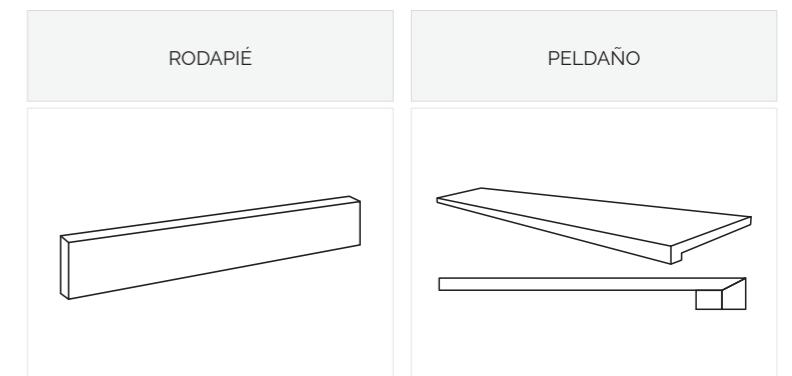

Porcelux
60x60 / 90x90
23.62"x23.62" / 35.43"x35.43"

Tess — Porcelux

Tess 60x60 (Mix)

Tess

Tess

Tess 60x60 (Mix)

Piezas complementarias
Complementary Tiles / Pièces Complémentaires

Formatos / Formats