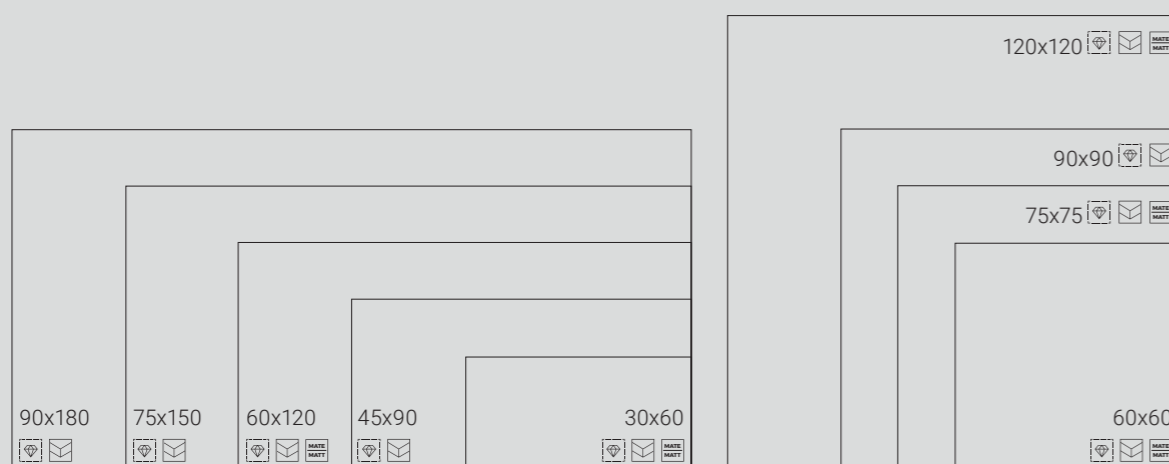

Formatos / Formats

Formato	Precio	Pz/cj	Pz/pl	M²/cj	M²/pl	Cj/pl	Kg/cj	Kg/Total
30x60 (C)	PS-182	6	288	1,08	51,84	48	23	1124
60x60	PS-182	4	120	1,44	43,2	30	30	920
60x120	PS-290	2	64	1,44	46,08	32	35	1145
120x120	PS-460	1	36	1,44	51,84	36	38,4	1422,4
75x75	PS-226	3	90	1,69	50,7	30	41,2	1256
75x150	PS-290	1	40	1,13	45,2	40	28	1184
45x90	PS-182	3	132	1,21	53,24	44	28,7	1282,8
90x90	PS-269	2	54	1,62	43,74	27	40	1110
90x180	PS-506	1	24	1,62	38,88	24	45,5	1152
MALLA HEX	Consultar/Consult	9	432	0,65	31,2	48	13,5	668
MALLA TRIS	Consultar/Consult	7	336	0,63	30,24	48	15,4	759,2
MALLA (5)	Consultar/Consult	11	462	1,00	42	42	23,00	986

Porcelux

30x60 / 60x60 / 60x120 / 120x120 / 75x75 / 75x150 / 45x90 / 90x90 / 90x180
11.81"x23.62" / 23.62"x23.62" / 23.62"x47.24" / 47.24"x47.24" / 29.53"x29.53" /
29.53"x59.06" / 17.72"x35.43" / 35.43"x35.43" / 35.43"x70.87"