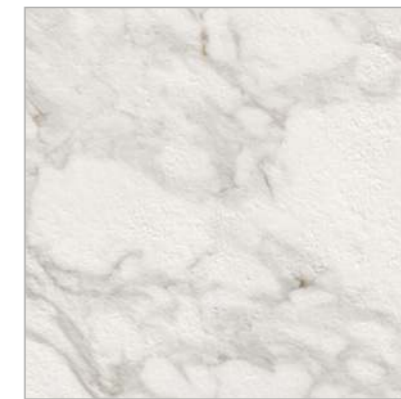

ACABADOS · FINISHED
Porcelánico · Porcelain

NAT | MATE · MATT