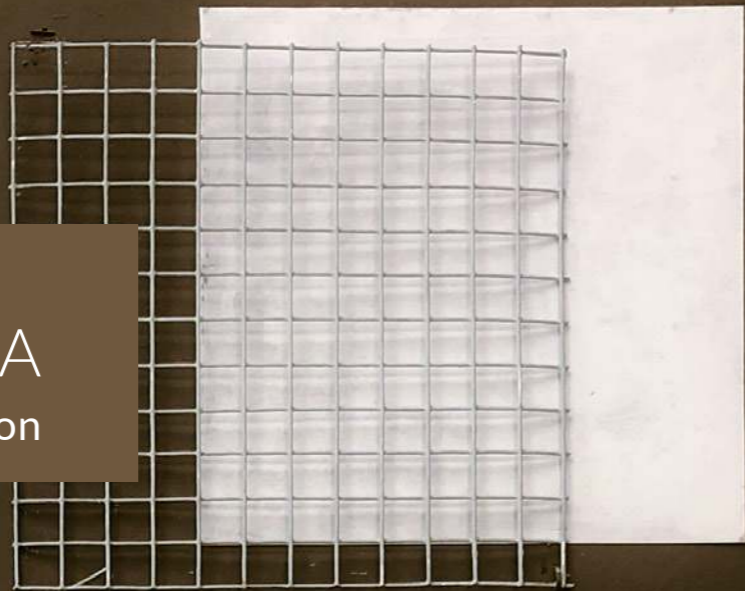

MACCHIA VECCHIA
Collection