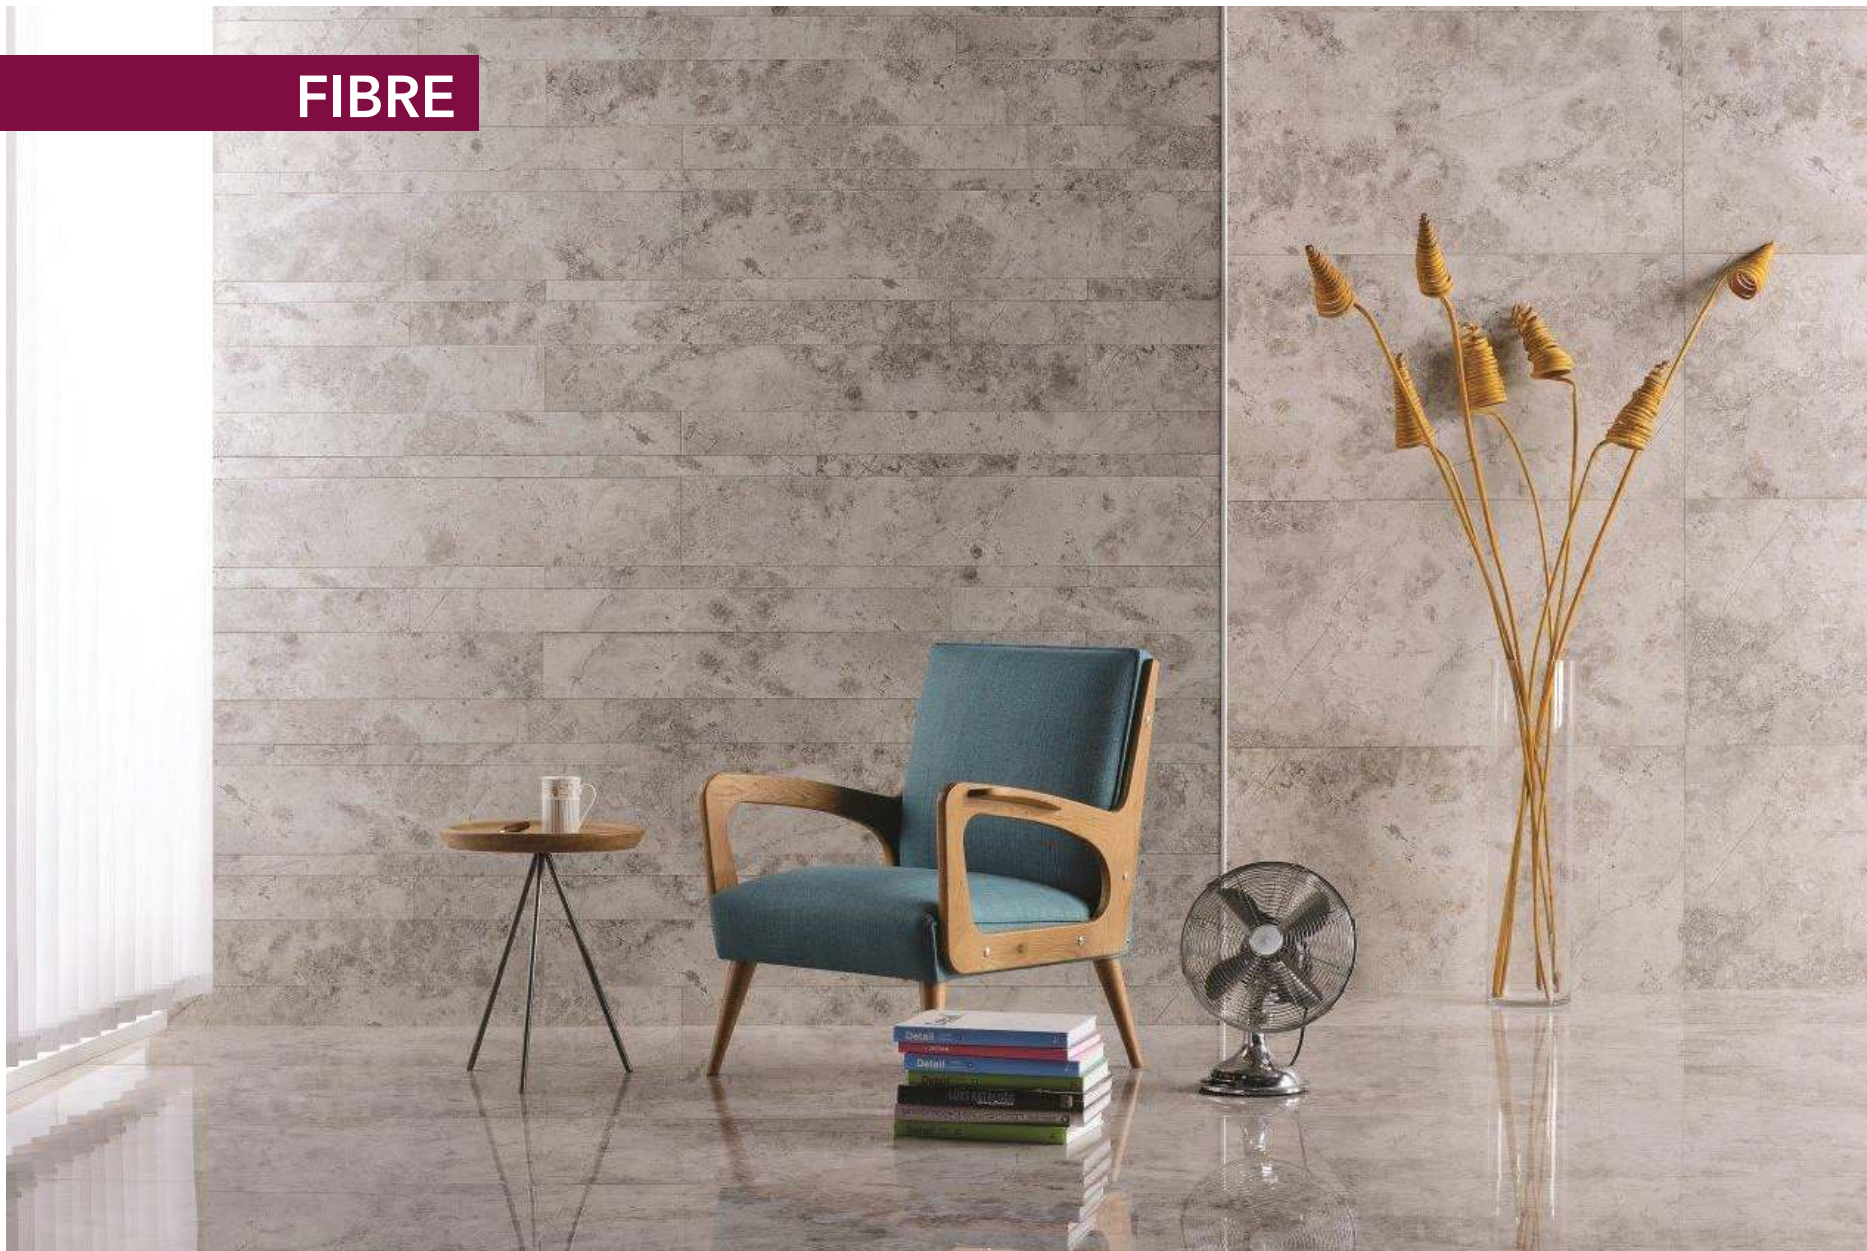

FIBRE

seranit

# FIBRE

60x120cm Grey Glazed Porcelain Full Lappato-Lappato-Matt-Relief Face1

60x120cm Grey Glazed Porcelain Full Lappato-Lappato-Matt-Relief Face2

60x120cm Grey Glazed Porcelain Full Lappato-Lappato-Matt-Relief Face3