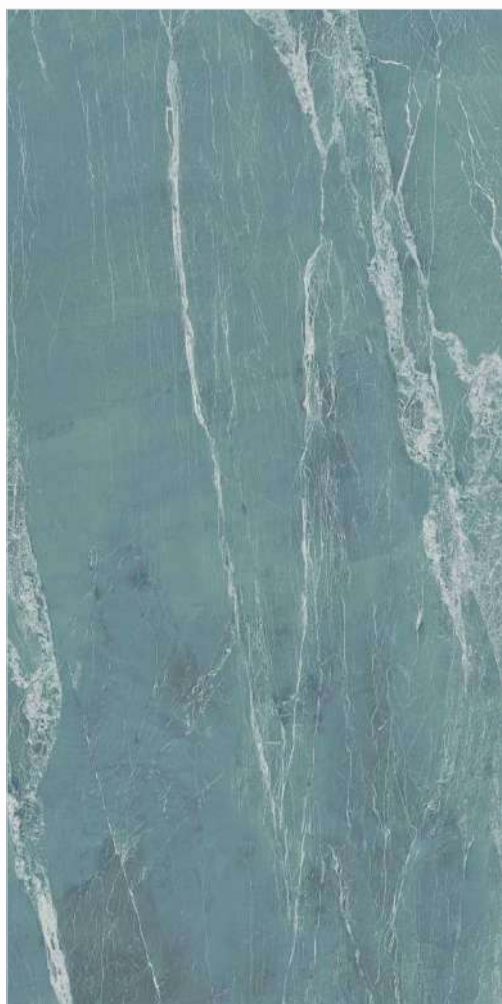

**WALL** : Glizz Aqua Fusion | Size - 800x1600mm | Finish - Rustic Carving

**FLOOR** : Glizz Aqua Fusion | Size - 800x1600mm | Finish - High Gloss

## Glizz Aqua Fusion

---

**800x1600mm**

Finish\_ **Black Panther & Rustic Carving**

Random\_ **4**

**600x1200mm**

Finish\_ **Black Panther & Rustic Carving**

Random\_ **6**