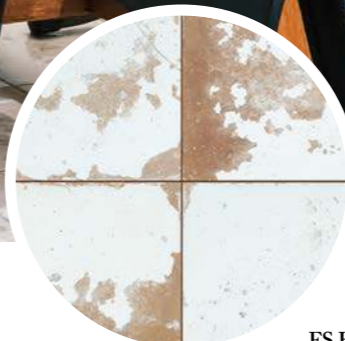

FS Heritage

Single fired floor tiles

FS Heritage White

FS Heritage Ornate

FS Heritage Single fired floor tiles

FS Heritage Single fired floor tiles

FS Heritage
White

FS Heritage
Leaves

NO RECTIFIED	LAYER TECH
	BN17
LEAVES	30895
ORNATE	30894
SQUARE	30893
WHITE	30892

CARACTERÍSTICAS TÉCNICAS | TECHNICAL CHARACTERISTICS

joint	versatile	mat/gloss	diferent shades	shade variation	various graphics