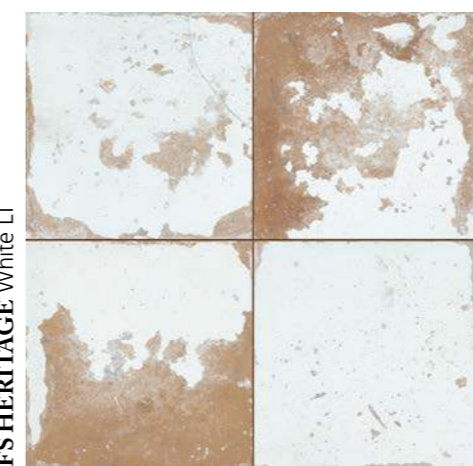

FS Heritage

Single fired floor tiles

FS Heritage White

FS Heritage Ornate

FS Heritage Single fired floor tiles

FS Heritage Single fired floor tiles

FS Heritage
White

FS Heritage
Leaves

FS Heritage

Single fired floor tiles

FS HERITAGE White LT

FS HERITAGE Ornate LT

FS HERITAGE Leaves LT

FS HERITAGE Square LT

FS HERITAGE

45 * 45 * 1,05 cm | 18 * 18"

NO RECTIFIED	LAYER TECH
	BN17
LEAVES	30895
ORNATE	30894
SQUARE	30893
WHITE	30892

CARACTERÍSTICAS TÉCNICAS | TECHNICAL CHARACTERISTICS

joint	versatile	mat/gloss	diferent shades	shade variation	various graphics