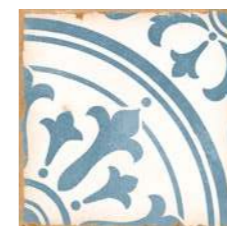

Casablanca

technical characteristics

packing

colors & design

ZIANE

index