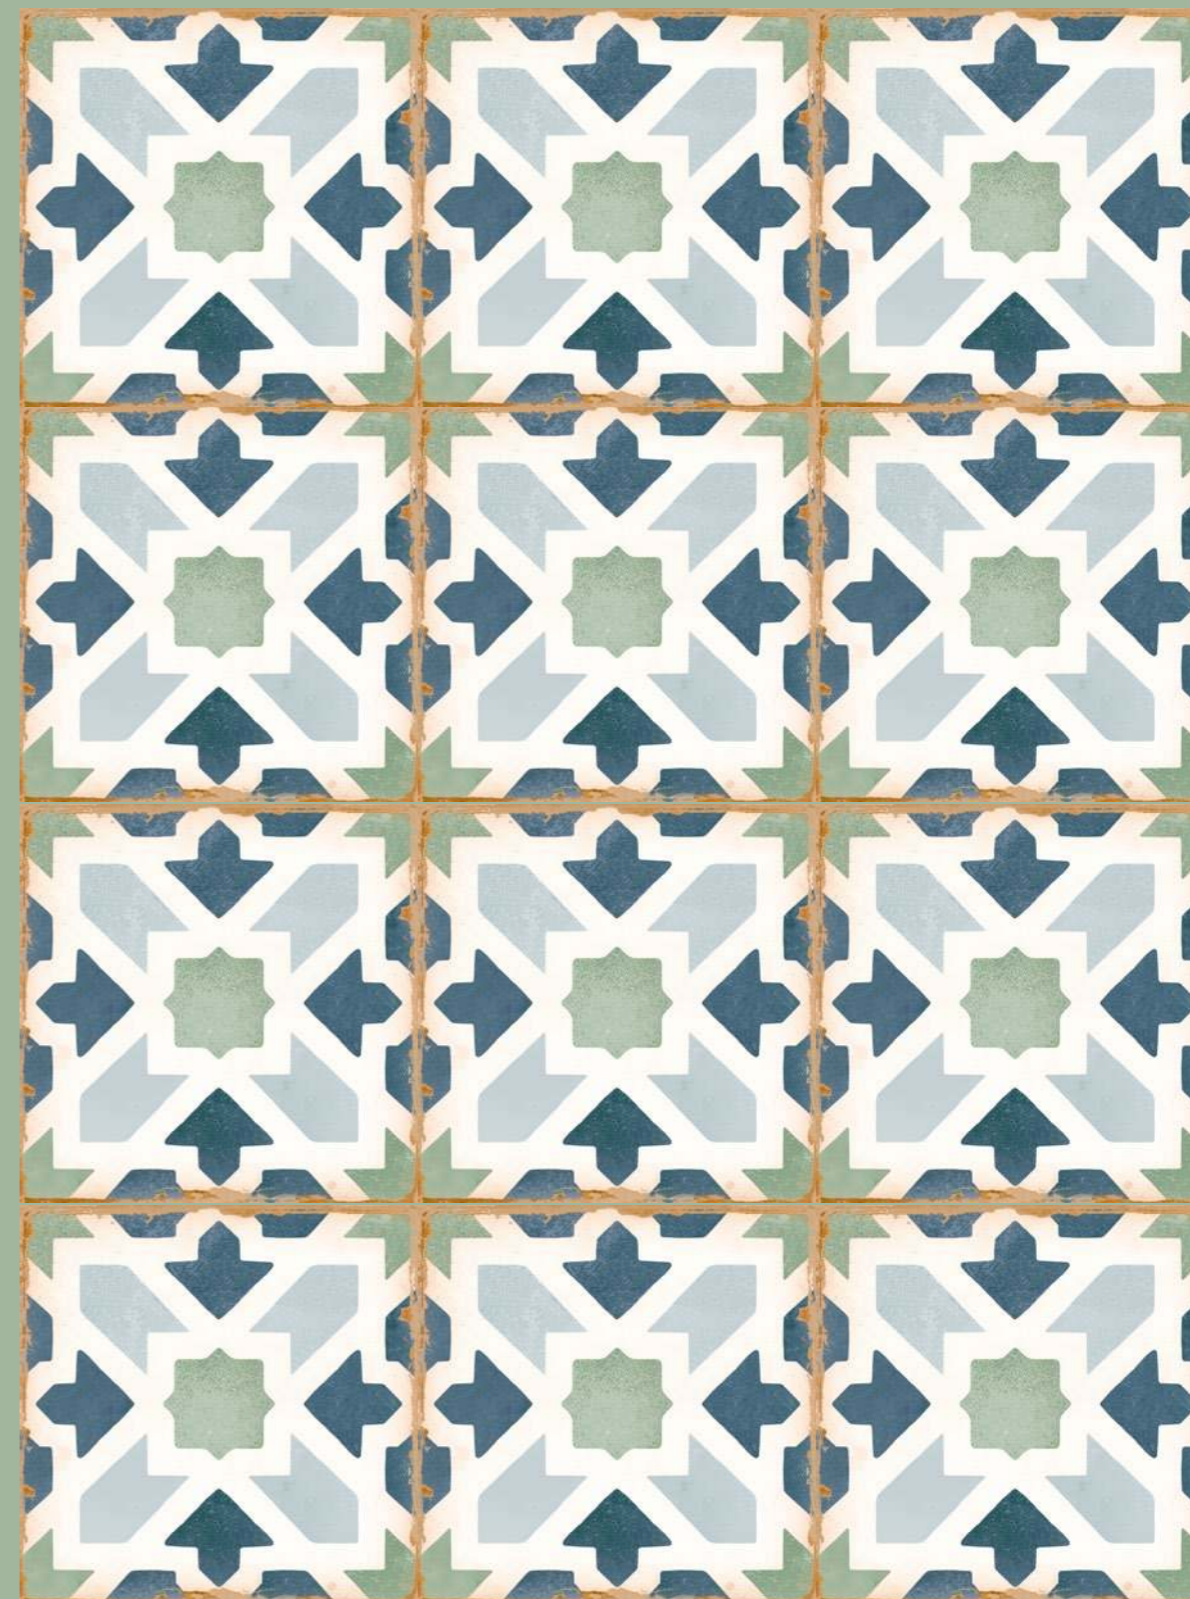

single fired floor tile — 12,5x12,5