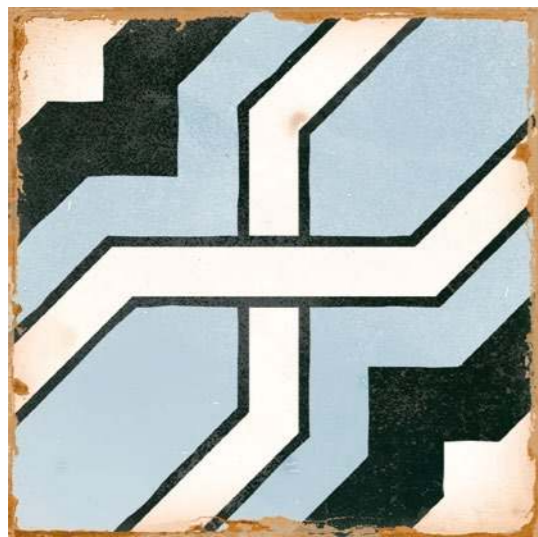

29416 · Q26
CASABLANCA ATTIA/12,5X12,5

12,5x12,5 cm — $4^{15/16} \times 4^{15/16}$ ''
single fired floor tile
9 patterns