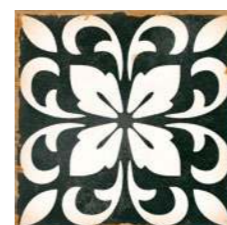

Casablanca

technical characteristics

packing

colors & design

RIALTO

index