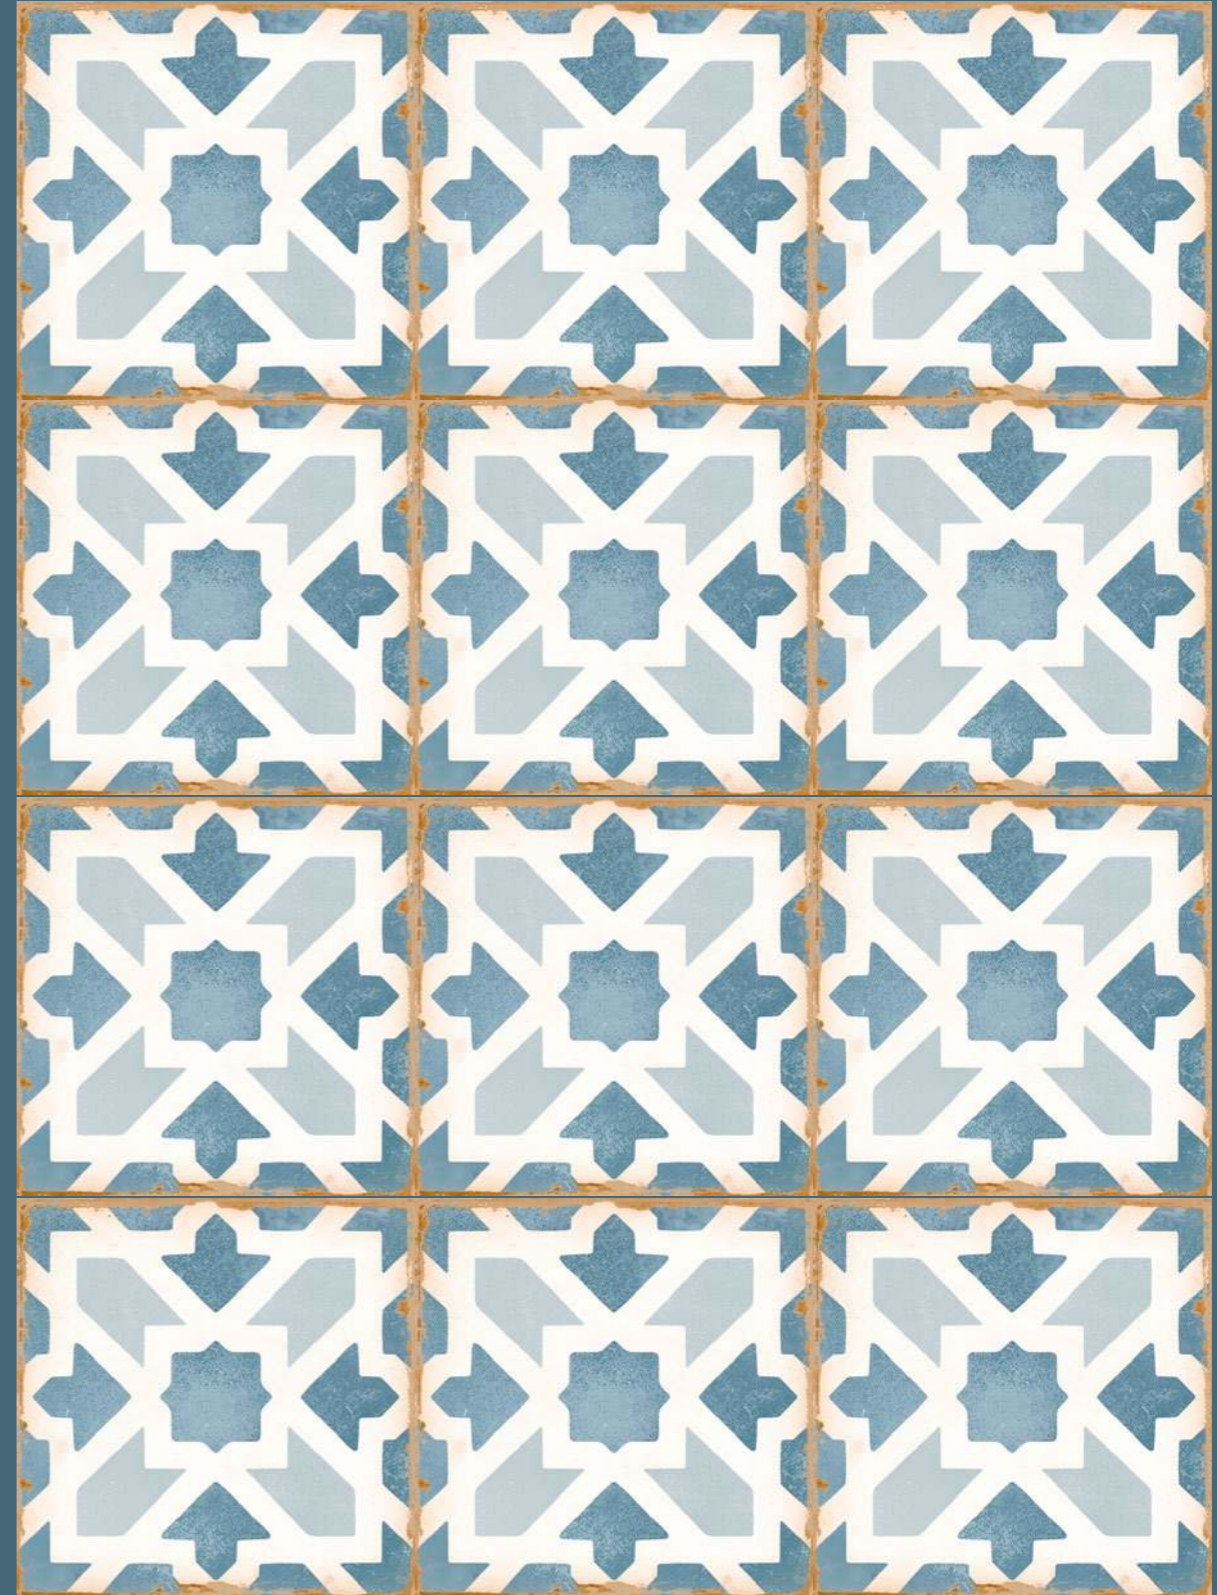

CASABLANCA GAZA

single fired floor tile — 12,5x12,5