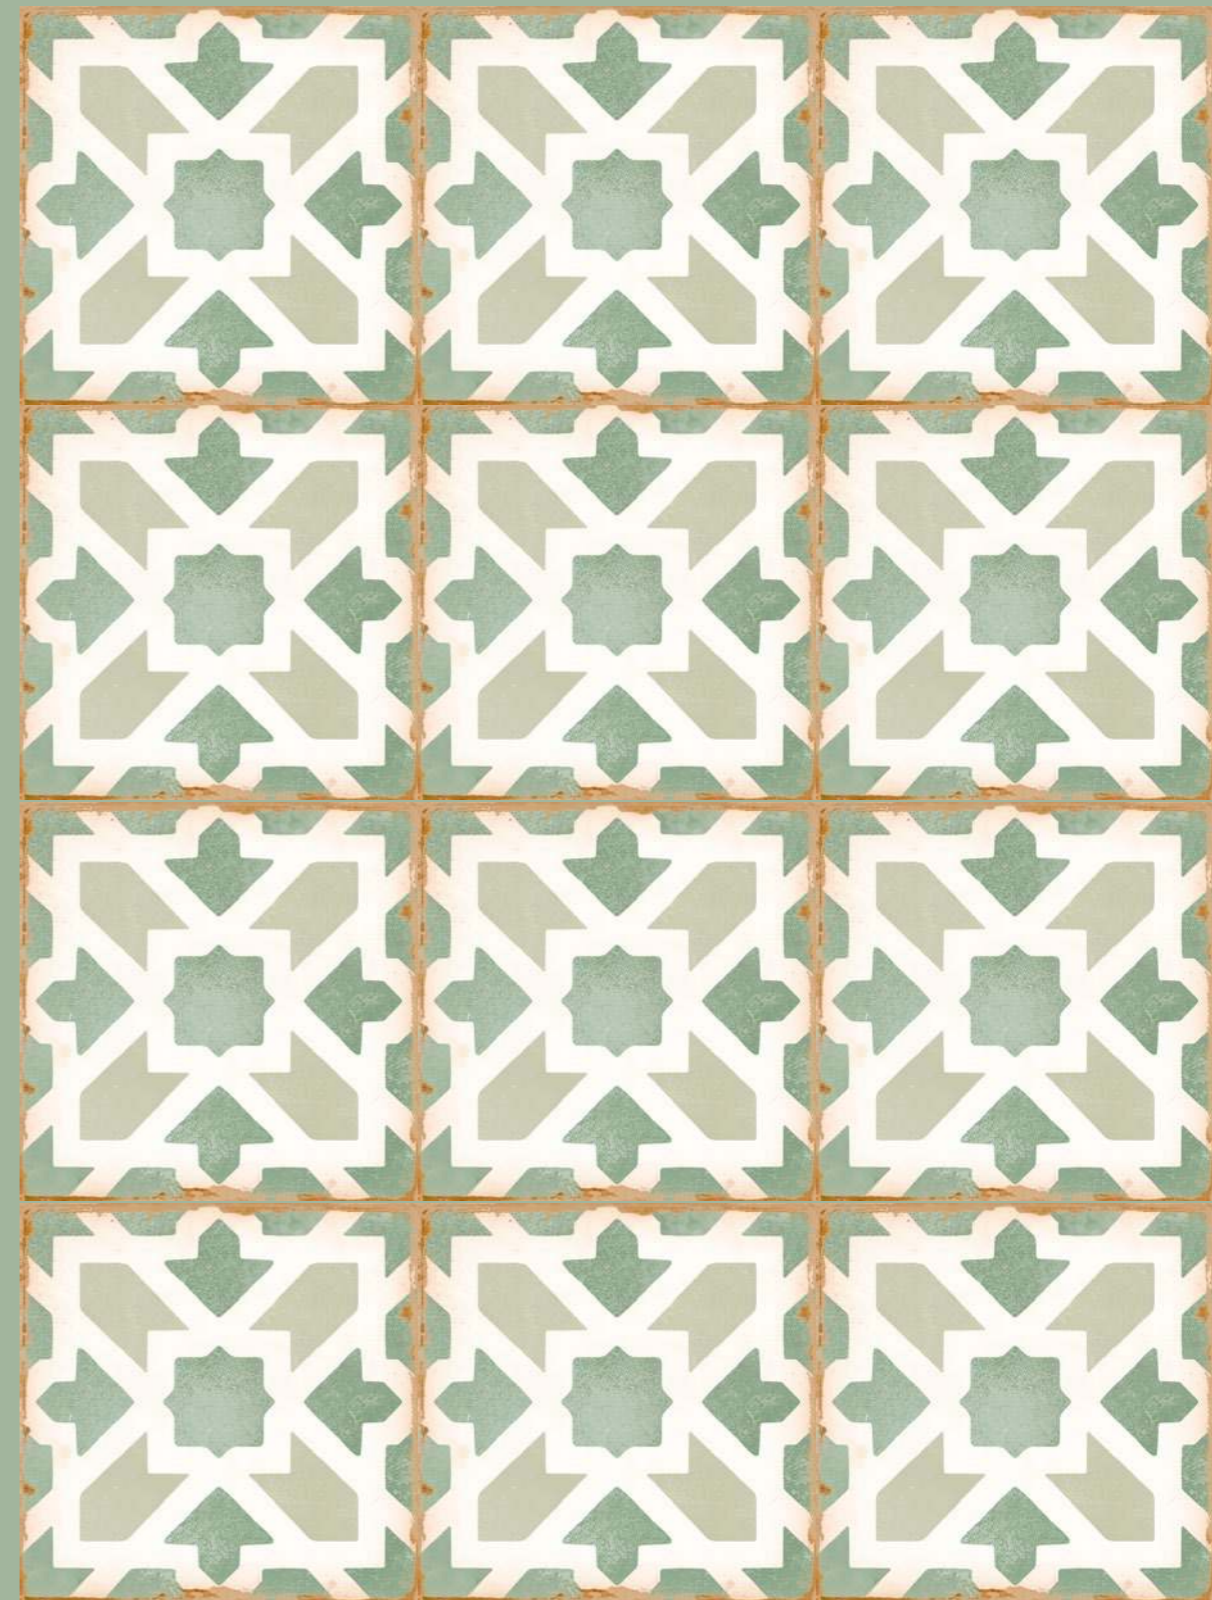

CASABLANCA MALIK

single fired floor tile — 12,5x12,5