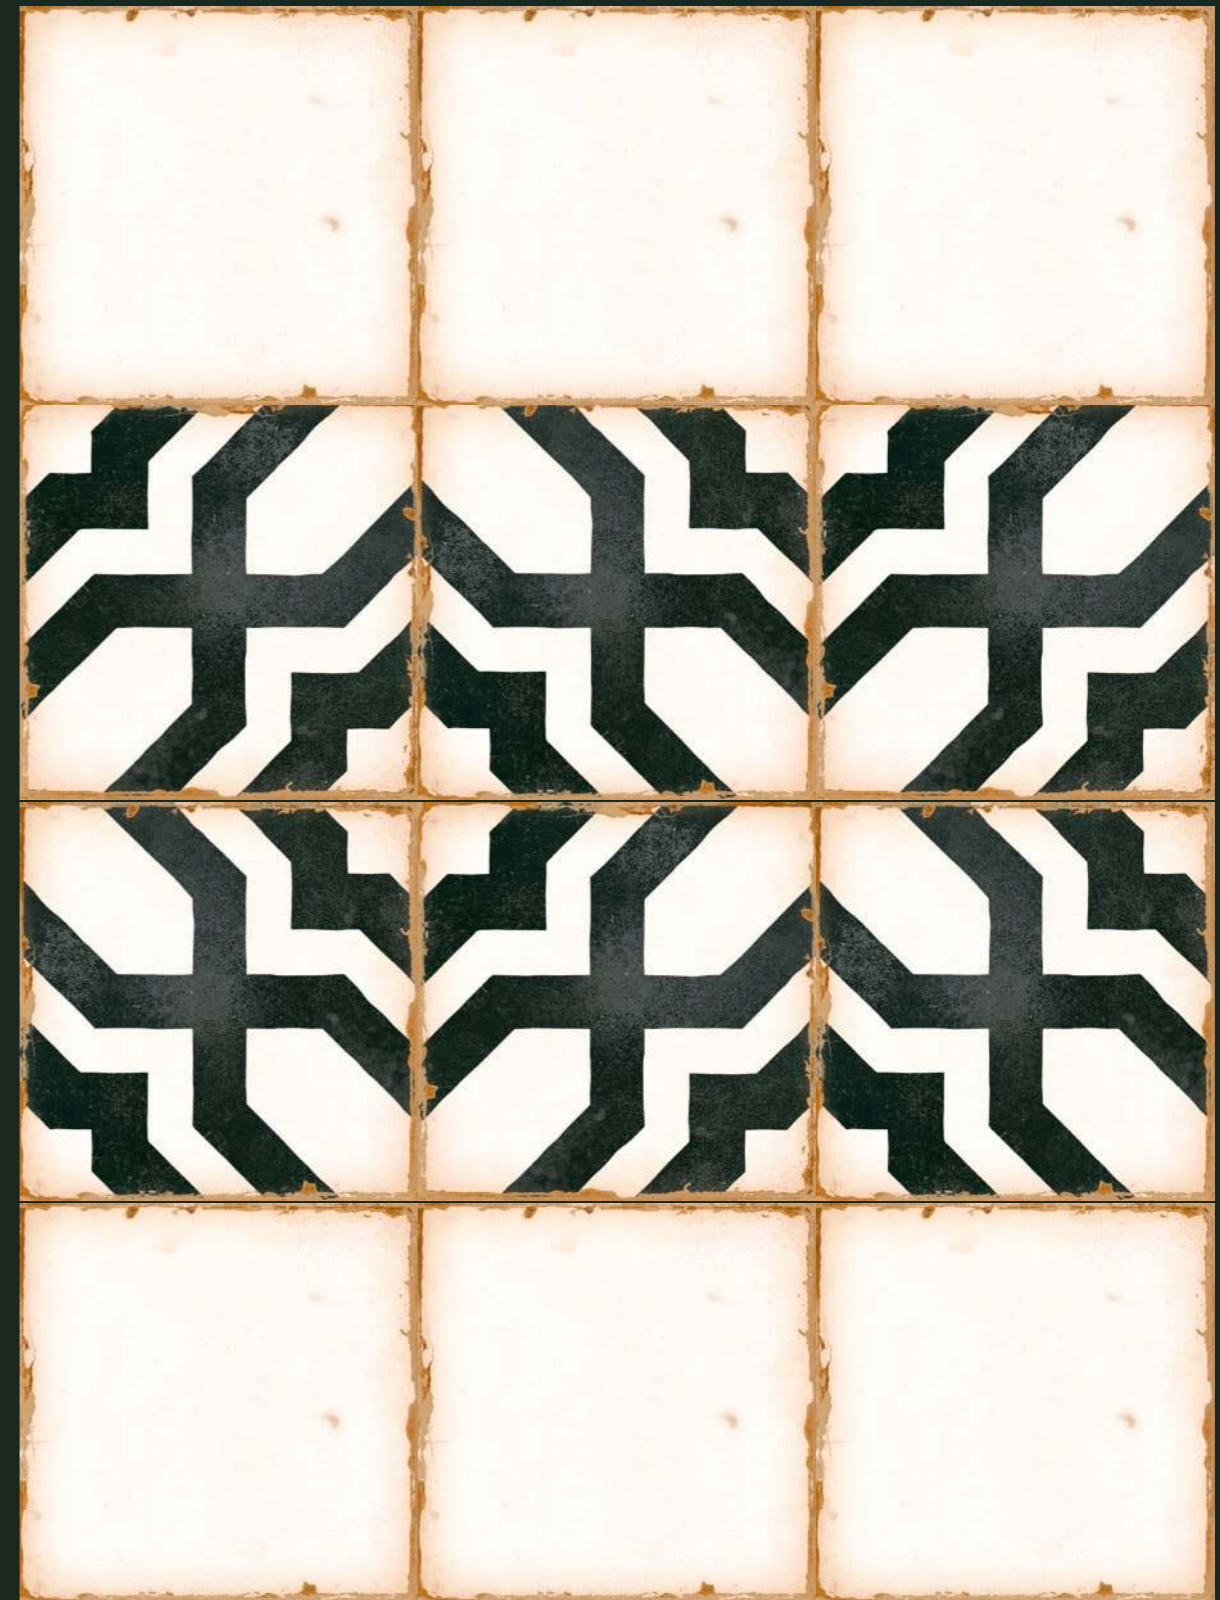

CASABLANCA FARISSI - CASABLANCA WHITE

single fired floor tile — 12,5x12,5