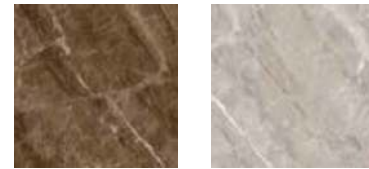

NAMBIA BROWN

NAMBIA TAUPE