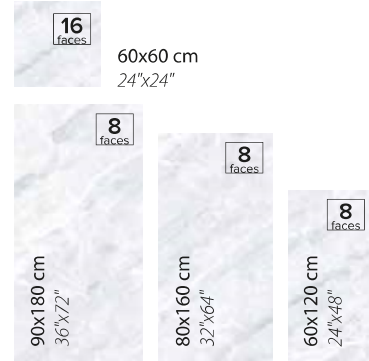

NAMBIA
SERIES

TEKNİK ÖZELLİKLER / TECHNICAL SPECIFICATIONS

Available finishes
in this product

FULL LAPPATO

FINISH / YÜZEY

EBATLAR / SIZES

RENKLER / COLORS

NAMBIA BIANCO