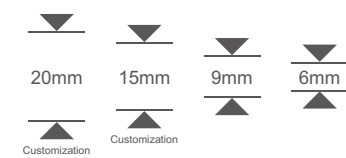

MN042AP261206
熊猫白 Panda White

1200x2600mm
干粒抛
Nanotech Polished

SURFACE CONTINUITY (Faces Supplied Randomly)

A-B-C-D

MORE ROOM

MN042AP261206
熊猫白 Panda White

-  Kitchen Cabinet
-  Vanity
-  Outer Wall
-  Furniture
-  Closet
-  TV Bench
-  Floor
-  Background Wall
-  Staircase Step
-  Infinite Possibilities