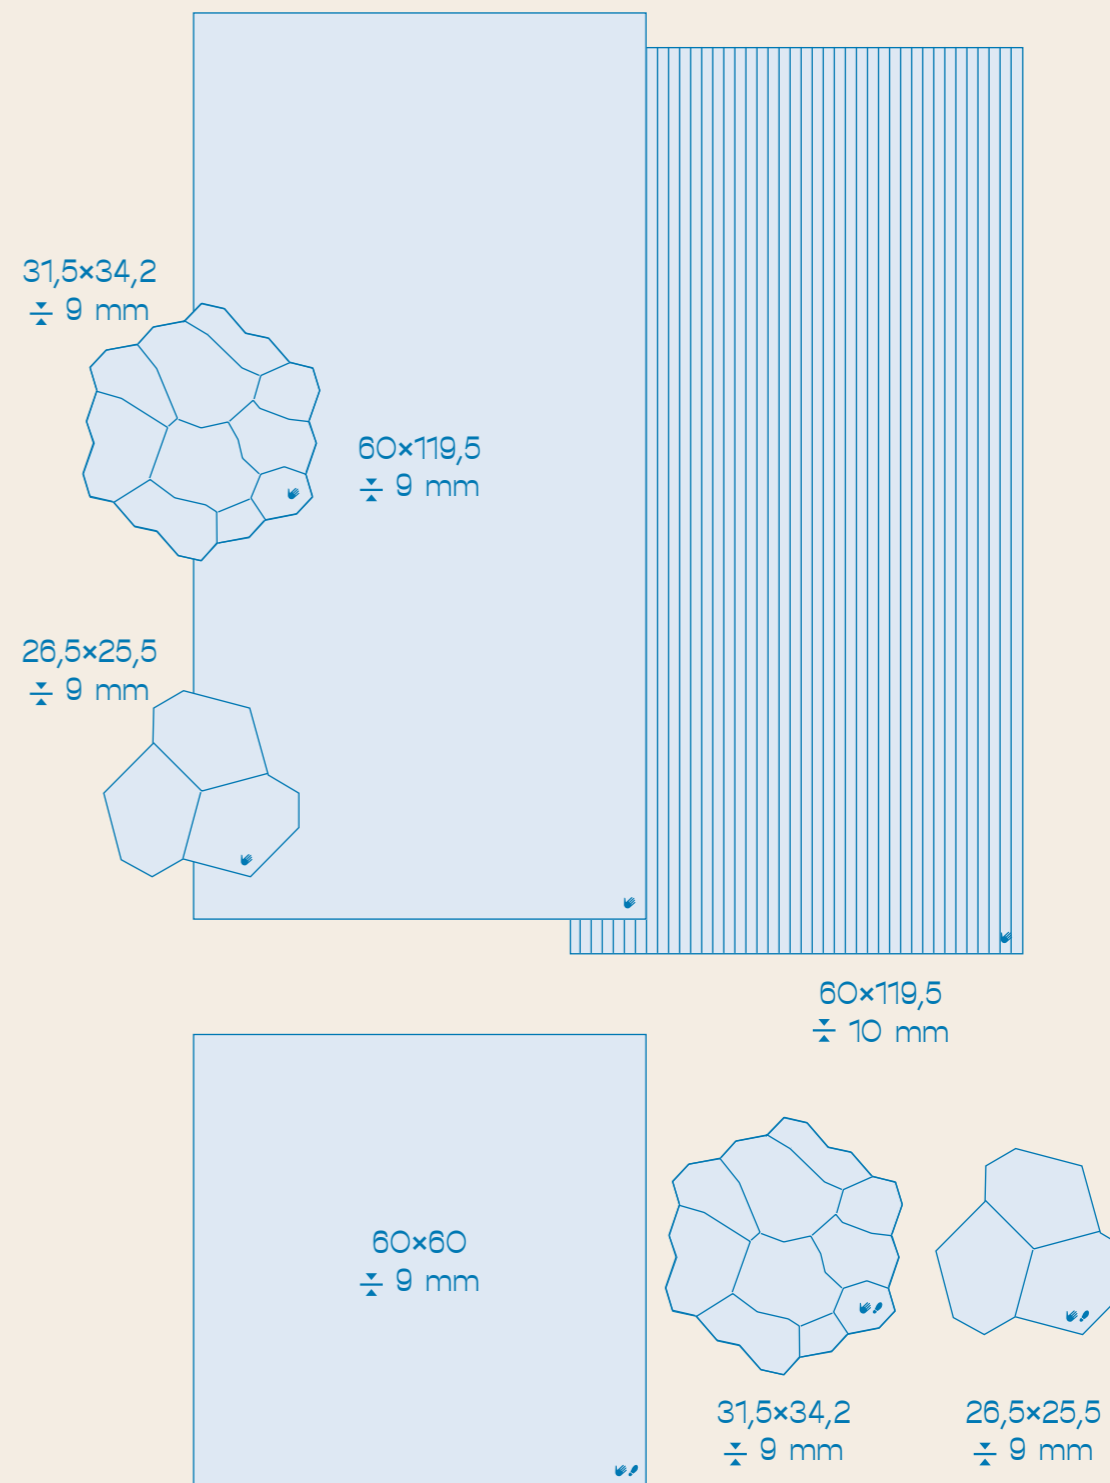

Bianco Staturietto – благородный мрамор из каррарского семейства, с ярким светлым фоном и серыми прожилками.

Calacatta Griggio – классический белый мрамор в сдержанном «архитектурном» прочтении. Сочетает выразительность калакатты с палитрой мягких серых оттенков.

This series is as large and varied as Marseille itself, the largest port, the capital of Provence, and the second largest city in France. The series offers reproductions of several popular marble types, both dark and light. When you set off on a ceramic journey from Marseille, you can be sure to find the perfect material in the traditional range, convenient size 60×119.5, and with a coordinated 60×60 floor.

The series features designs from several popular marble types.

Breccia Imperiale is a marble the design of which combines deep tones with contrasting veining and inclusions.

Infinity Brown is a quartzite with a warm palette ranging from milky beige tones to rich brown and black.

Bianco Staturietto is a noble marble from the Carrara family, with a bright light background and gray veining.

Calacatta Griggio is a classic white marble with a discreet, architectural interpretation. It combines the expressiveness of Calacatta with a palette of soft gray tones.

Monte Bianco is a light marble with an extremely pure, calm character and fine veins.