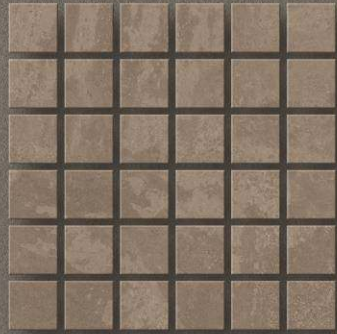

# **GVT** 600x1200mm

---

SERIES: **STONELLA**

---

The Stonella collection is a great representation of the precious stones available admits the nature. These beautiful surfaces are available in 6 colours and 4 sizes of 600x1200mm, 600x600mm, 300x600mm, 300x300mm.

**COLOURED  
BODY**

Finish

**- SAND**

Stonella  
Smooth Flow

600x1200mm

6 Faces

600x600mm\*

10 Faces

**FLOOR** : Stonella Dull Birch | Size - 600x1200mm | Finish - Sand

COLOURED  
BODY

Finish

- SAND

Stonella Dull Birch

**FLOOR** : Stonella Dull Birch  
Size - 600x1200mm | Finish - Sand

**COLOURED  
BODY**

Finish

**- SAND**

Stonella  
Dull Birch

600x1200mm

6 Faces

600x600mm\*

10 Faces

300x600mm\*

20 Faces