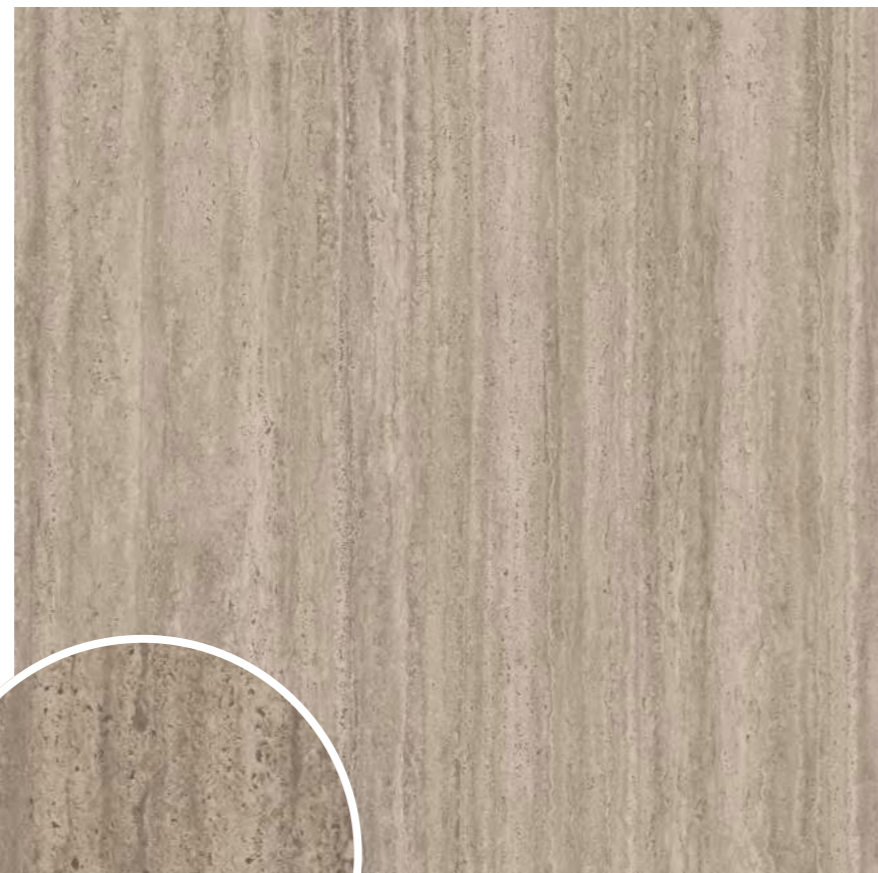

KM1212G0111R
Про Травертин бежевый тёмный
матовый обрезной 119,5×119,5
Pro Travertine dark beige matt rectified