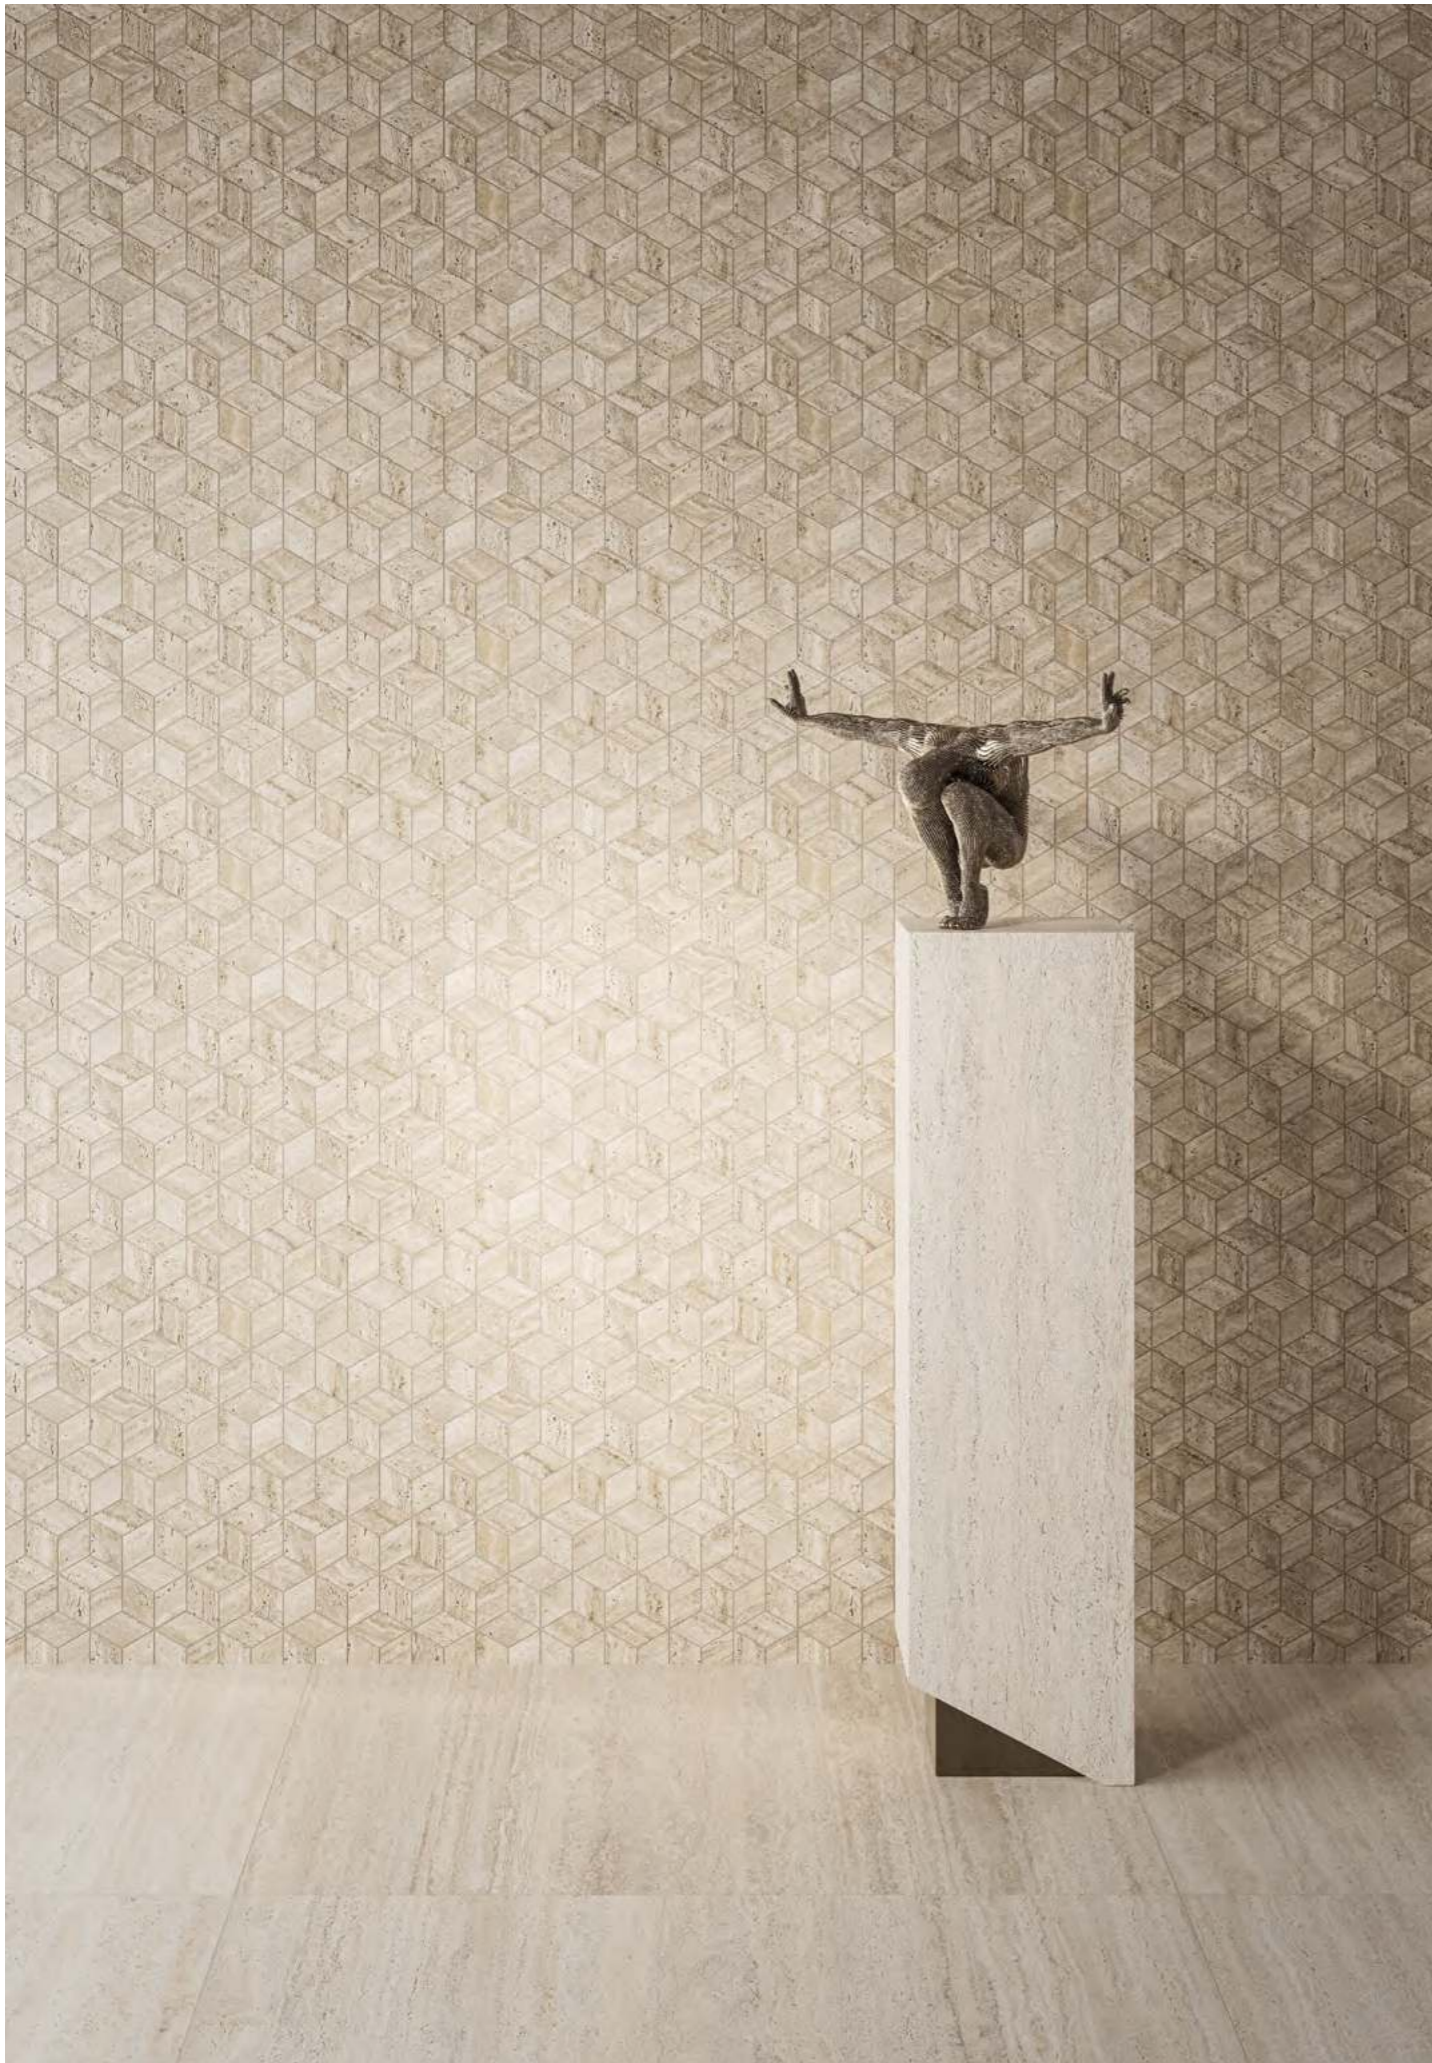

This series is inspired by classic travertine: natural limestone in beige-sand shades with a soft, porous texture remains a highly sought-after finishing solution. The natural pattern with a naturally uneven effect creates the feeling of a material infused with the generous southern sun. You can easily imagine this stone on the cozy streets of Provence. A wide range of coordinated porcelain gres complements four natural shades of wall tiles size 30×89.5.

The background tiles have a stone structure that is noticeable both visually and tactilely. Touching them with your hand gives the feeling of "that very same" travertine under your fingers.

We offer a wall mosaic for each of the four shades of the background items. The mosaic decorative elements feature diamond-shaped elements: when assembled, they create a three-dimensional effect.