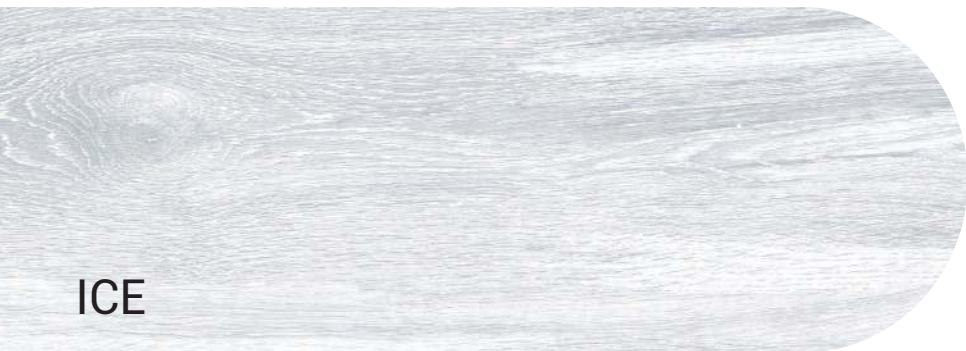

ICE

5 | COLOURS

A range of colours with great possibilities to satisfy different tastes. Versatile colours that fit perfectly in a wide variety of styles and with total guarantee of success.

Una gama de colores de grandes posibilidades para satisfacer gustos diversos. Colores versátiles que encajan a la perfección en una gran variedad de estilos y con total garantía de éxito.

Une gamme de couleurs avec de grandes possibilités pour satisfaire les goûts les plus divers. Des couleurs polyvalentes qui s'intègrent parfaitement dans une grande variété de styles et avec une garantie totale de réussite.

Eine Auswahl an Farben mit vielen Möglichkeiten, den verschiedenen Geschmacksrichtungen gerecht zu werden. Vielseitige Farben, die perfekt zu einer Vielzahl von Stilen passen und den Erfolg garantieren.