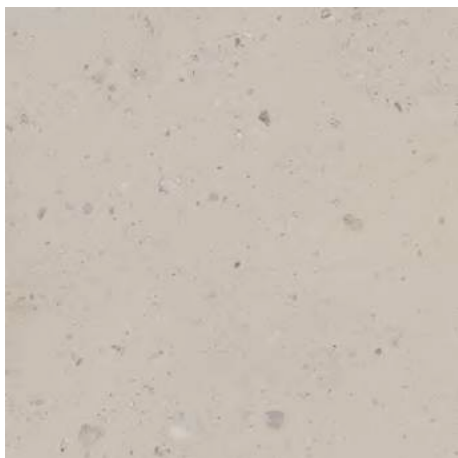

KM6060G0691R
Тараскон Стоун бежевый светлый матовый обрезной 60×60
Tarascon Stone light beige matt rectified

KM6060G0701R
Тараскон бежевый светлый матовый обрезной 60×60
Tarascon light beige matt rectified