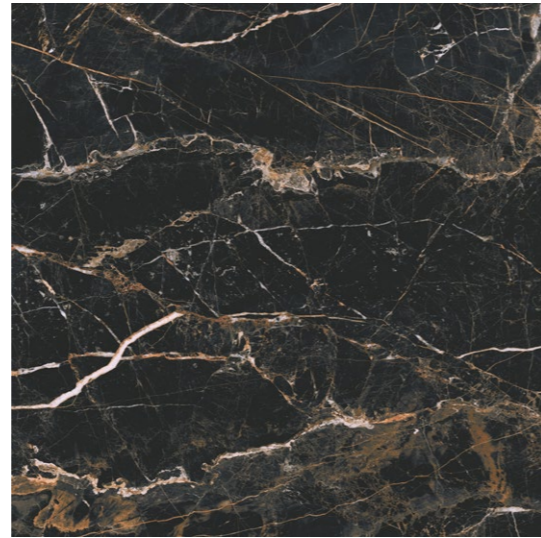

5903313317061

0.24"
8

mosaic

12" × 12"

5903313319638

0.31"

baseboard

3" × 24"

5903313319454

0.31"

24" × 48"