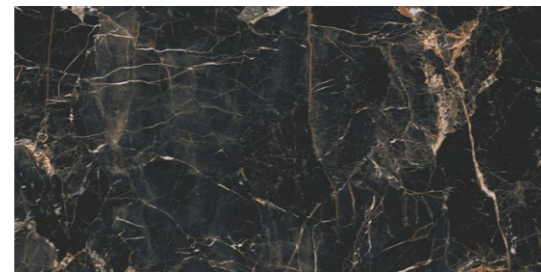

5903313315456

0.31"
 40

24" × 24"