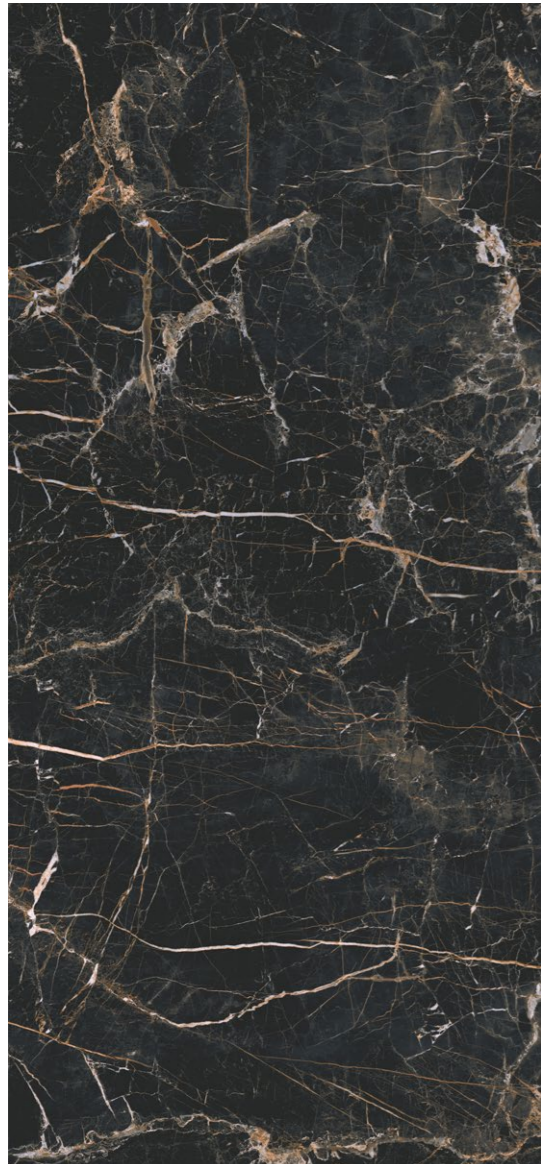

Marquina Gold

24"×24" | 24"×48" | 48"×48" | 48"×110"

matte

DCOF 0.52 | R9 | PEI ●●●○

48" × 110"

5903313315814

0.24"
 4

48" × 48"