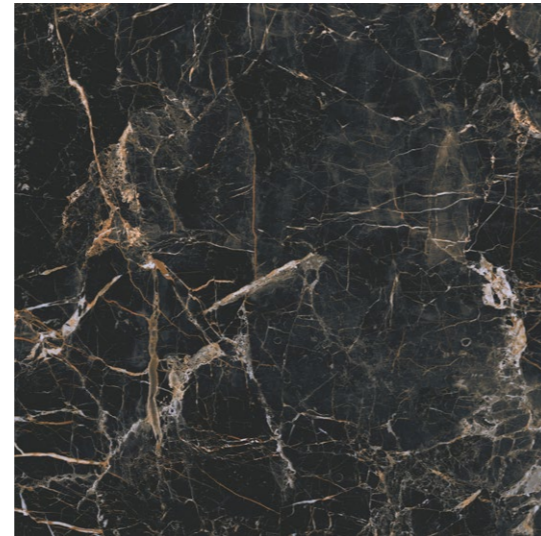

Marquina Gold

24"×24" | 24"×48" | 48"×48" | 48"×110"

matte

DCOF 0.52 | R9 | PEI ●●●○

48" × 110"

5903313315814

0.24"
 4

48" × 48"