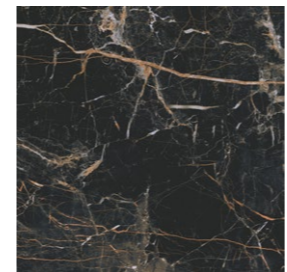

5903313315258

0.31"
 80

COLLECTION

- ☒ **matte surface**
- ☐ polished finish

VISUALIZATIONS