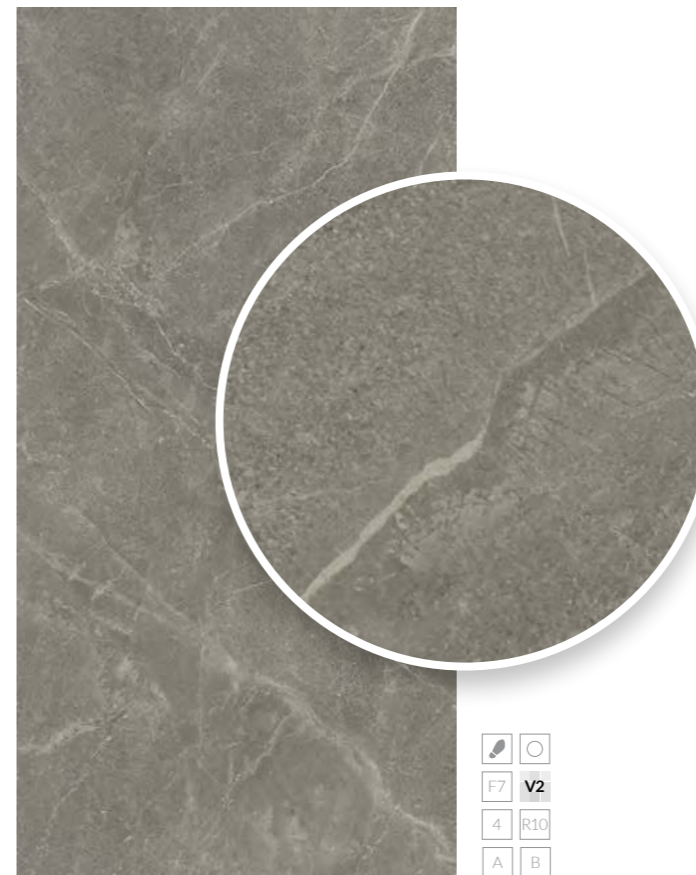

KM6012G0781R
Эстерель белый матовый обрезной 60×119,5
Esterel white matt rectified

KM6012G0821R
Эстерель серый матовый обрезной 60×119,5
Esterel grey matt rectified