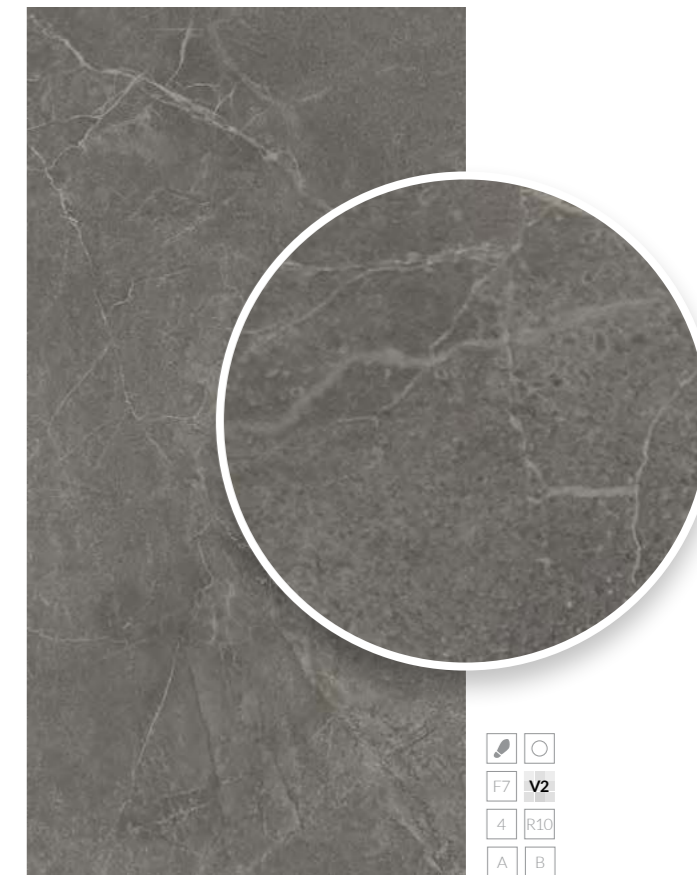

KM6012G0811R
Эстерель серый светлый матовый обрезной 60×119,5
Esterel light grey matt rectified

KM6012G0841R
Эстерель серый тёмный матовый обрезной 60×119,5
Esterel dark grey matt rectified