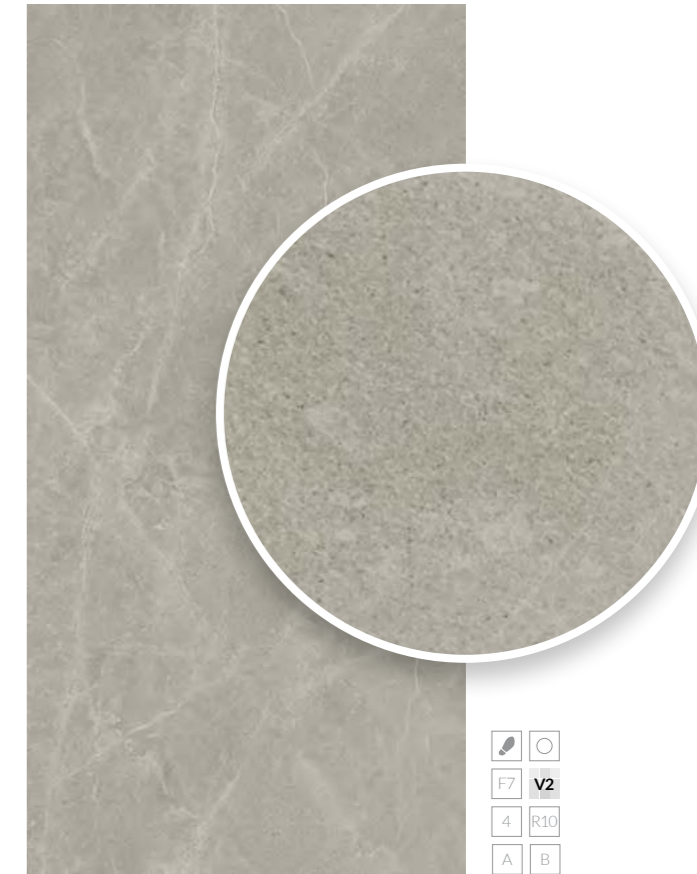

KM6012G0811R
Эстерель серый светлый матовый обрезной 60×119,5
Esterel light grey matt rectified