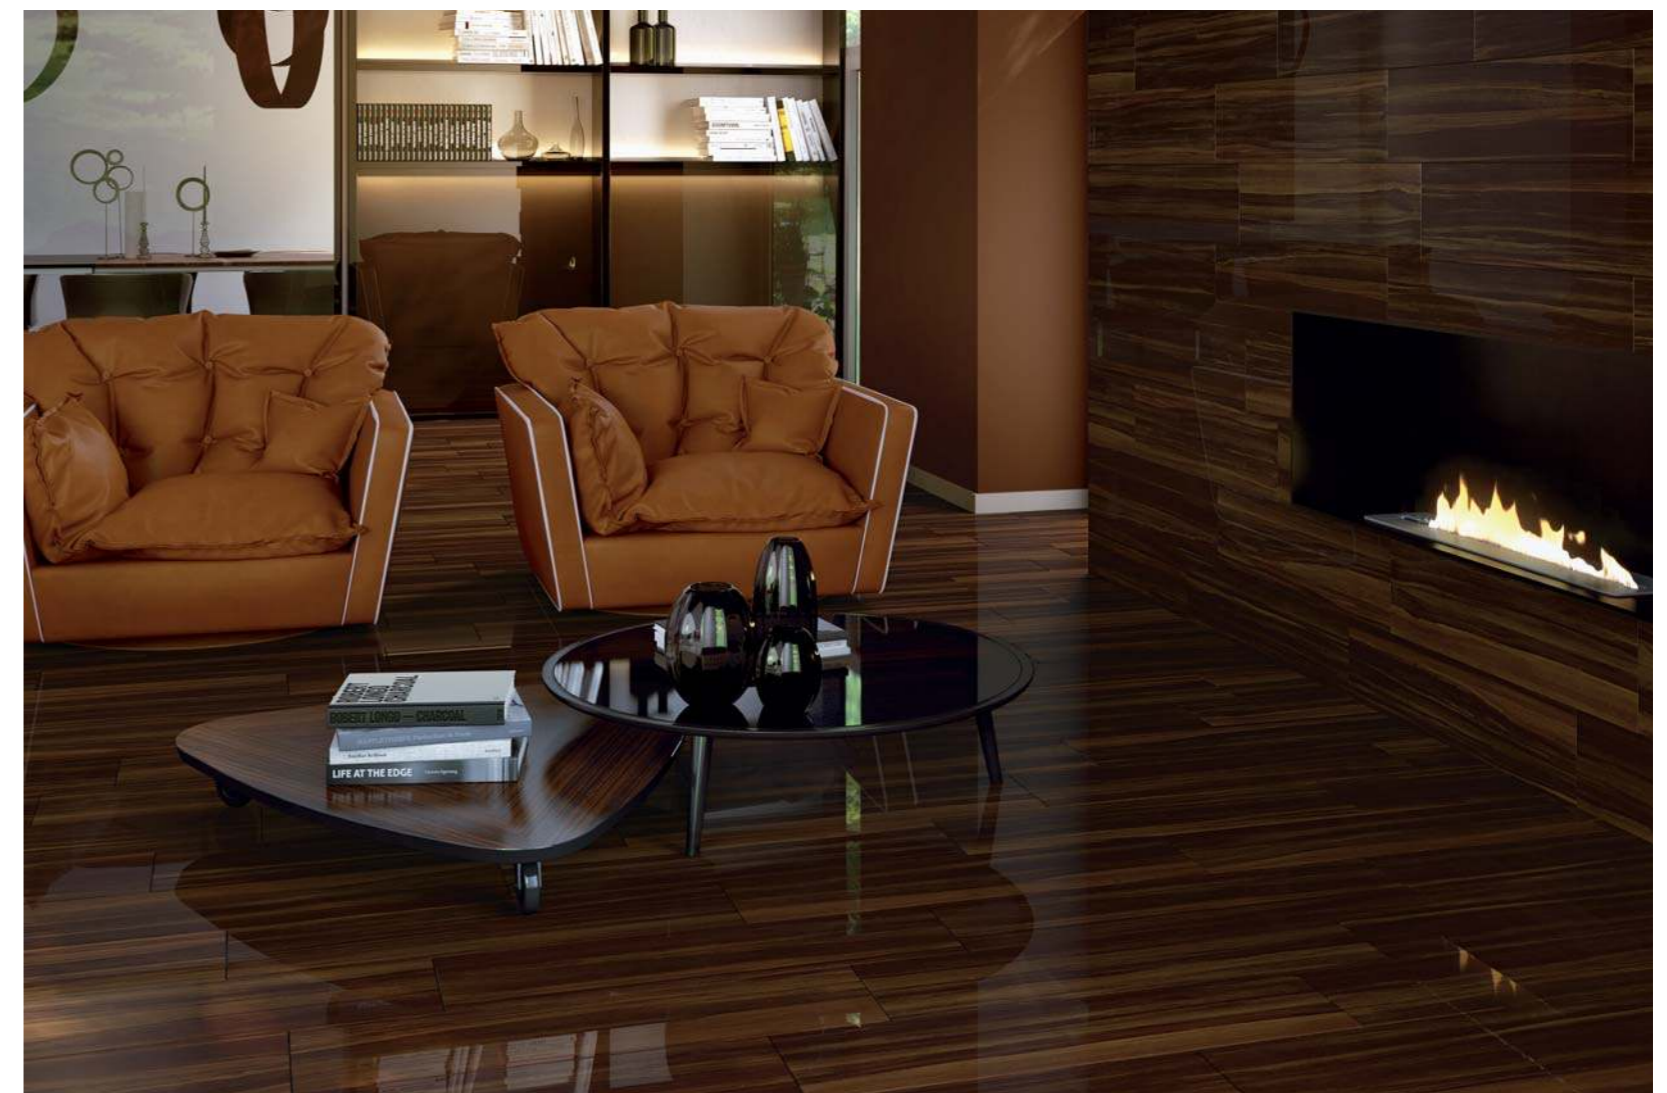

Aston Wood Mahogany Lap / Астон Вуд Махогани Ланнато 22x88