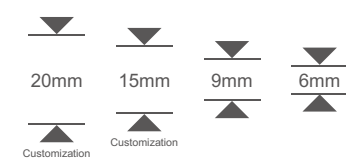

SURFACE CONTINUITY (Faces Supplied Randomly)

A-B-C

MN060AP261206
拿铁灰 Latte Ash

1200x2600mm
干粒抛
Nanotech Polished

SURFACE CONTINUITY (Faces Supplied Randomly)

A-B-C