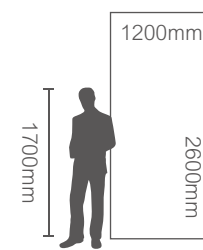

SURFACE CONTINUITY (Faces Supplied Randomly)

A-B-C