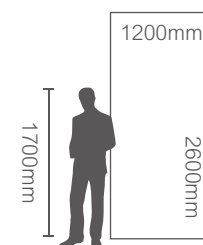

SURFACE CONTINUITY (Faces Supplied Randomly)

A-B-C

MN060AP261206
拿铁灰 Latte Ash

1200x2600mm
干粒抛
Nanotech Polished

SURFACE CONTINUITY (Faces Supplied Randomly)

A-B-C