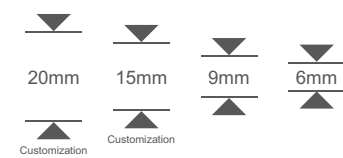

MN059AP261206
拿铁 Latte

1200x2600mm
干粒抛
Nanotech Polished

- Scratch Resistant
- Colors Ultra-Nature
- Corrosion Resistance
- Stain Resistant
- Compression Resistant
- Fire Resistant

- Kitchen Cabinet
- Vanity
- Outer Wall
- Furniture
- Closet
- TV Bench
- Floor
- Background Wall
- Staircase Step
- Infinite Possibilities

SURFACE CONTINUITY (Faces Supplied Randomly)

A-B-C

MN060AP261206
拿铁灰 Latte Ash

1200x2600mm
干粒抛
Nanotech Polished

SURFACE CONTINUITY (Faces Supplied Randomly)

A-B-C