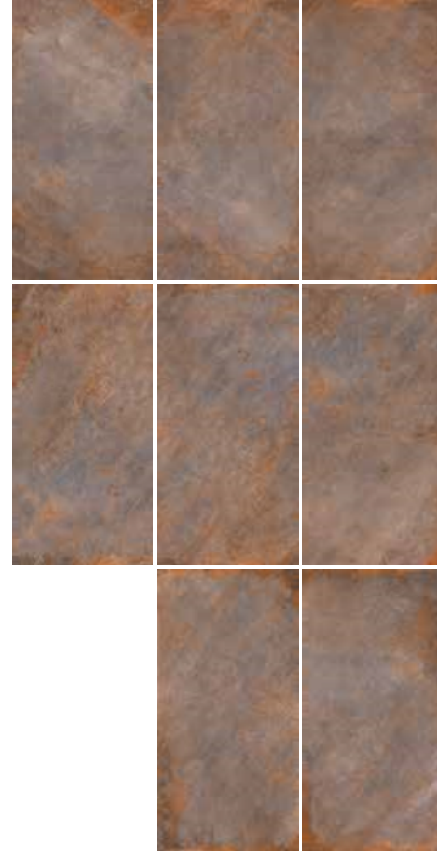

# ALCHEMY BROWN

SERIES

## TEKNİK ÖZELLİKLER / TECHNICAL SPECIFICATIONS

Available finishes  
in this product  
**SUGAR EFFECT**  
FINISH / YÜZEY