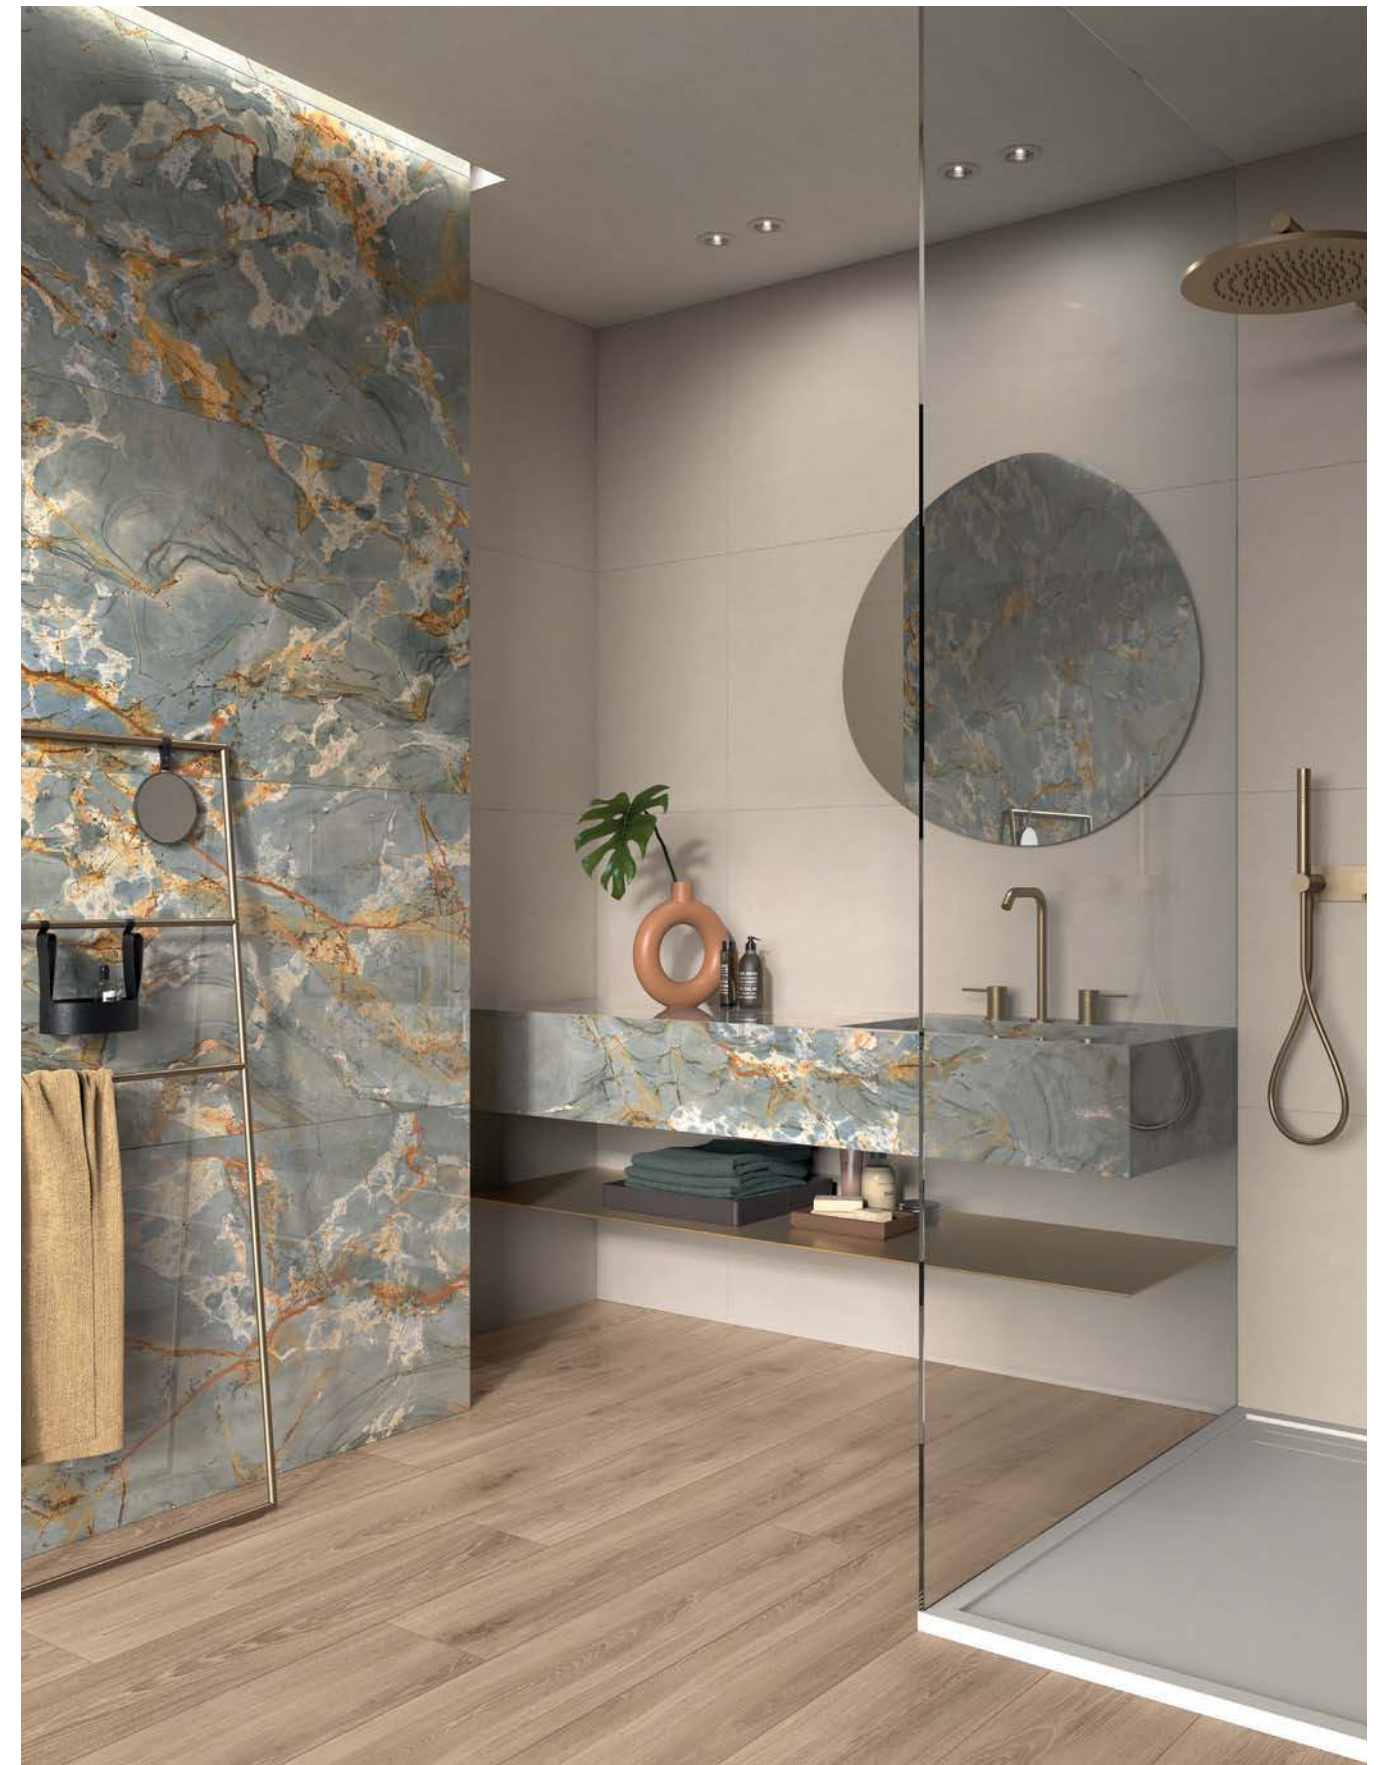

wall
ROMA IMPERIALE LUX 60x120
WIDE&STYLE ALABASTER 60x120

washbasin
ROMA IMPERIALE LUX

floor
ECO CHIC NATURALE 20x120