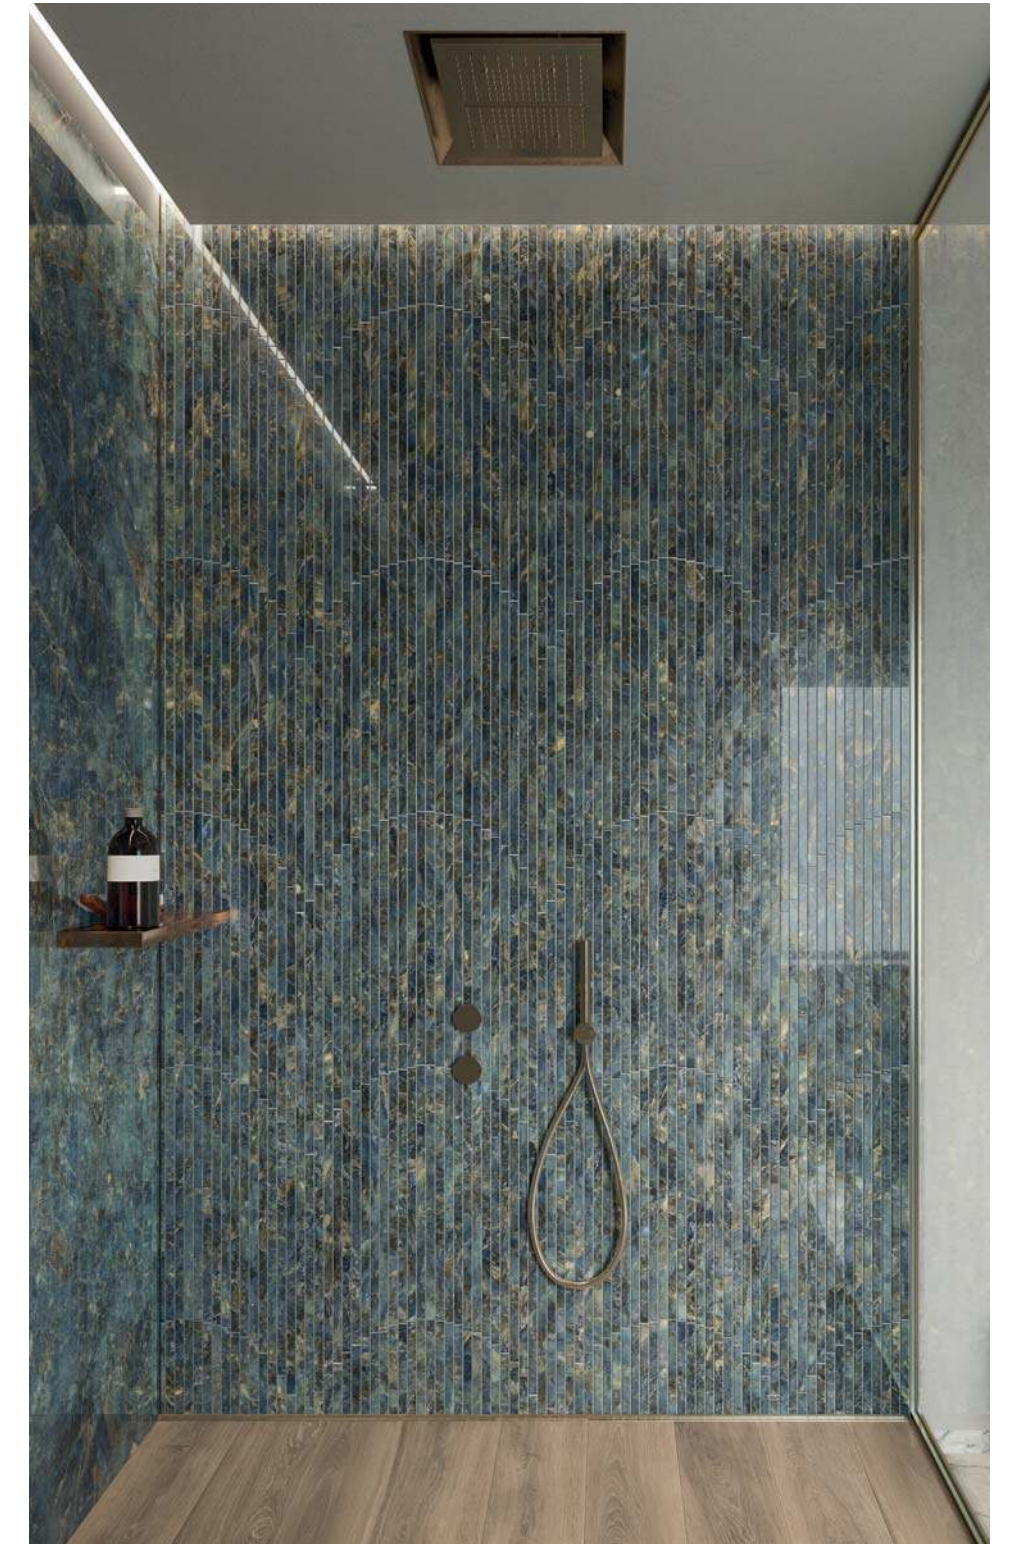

floor  
 GRIGIO SIENA LUX 120x120

wall  
LILAC GREY SOFT CP3 360x280

floor  
LILAC GREY NAT 60x120

bathdesign - washbasin  
LILAC GREY SOFT 120x280

wall  
LABRADORITE LUX 120x280  
MOS. VENTAGLIO LABRADORITE LUX

floor  
LILAC GREY NAT 60x120  
ECO CHIC AVANA 20x120