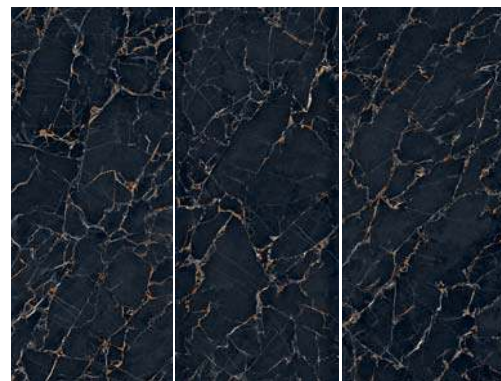

120x280 ENDLESS MATCH

6 mm		
360x280	soft rett.	0009162
360x280	lux rett.	0009098

(prezzo a cp / cp price)