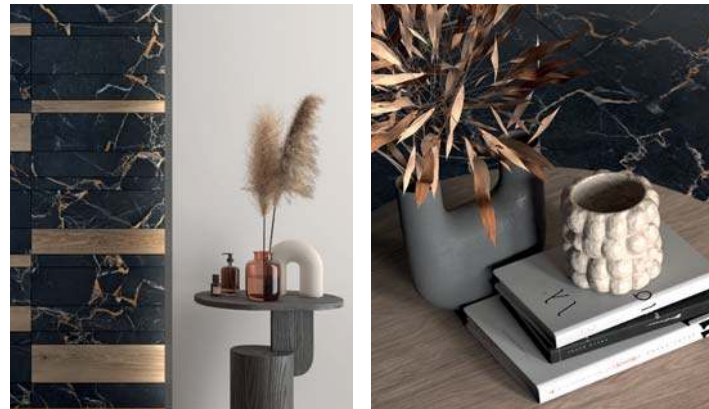

NATURAL STYLE

NATURALEZZA È LA PAROLA D'ORDINE DI QUESTA CASA. RICERCATE VARIETÀ DI MARMO DALLE VENATURE AMBRATE SI FONDONO CON LA PIACEVOLE SENSAZIONE DI CALORE TIPICA DEL LEGNO.

THIS HOME STANDS OUT FOR ITS NATURAL APPEAL. SOPHISTICATED VARIETIES OF MARBLE WITH AMBER VEINS COORDINATE PERFECTLY WITH THE PLEASANT WARMTH OF WOOD.

floor
PORT GOLD NAT 60x120

kitchen and table
ABKSTONE ESSENCE AVANA 6/20 mm
ABKSTONE ICEBERG SOFT 6 mm