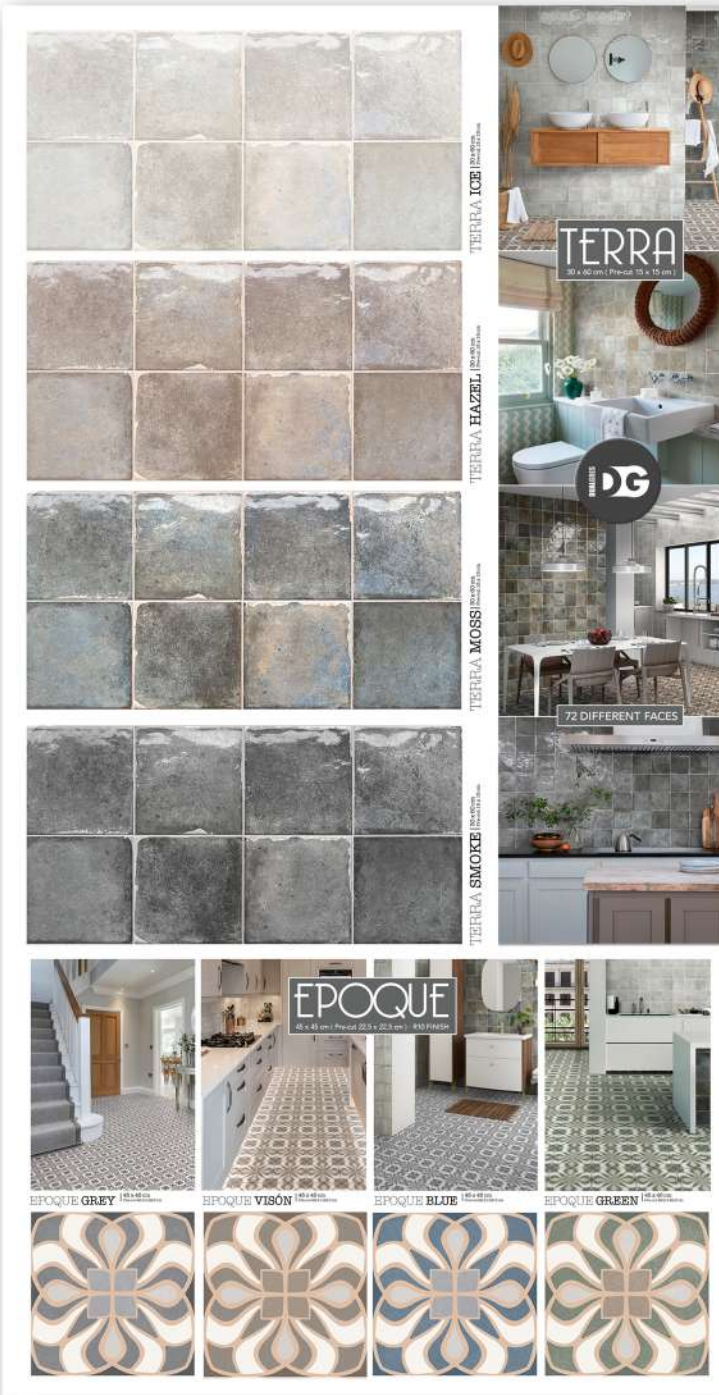

REF: PANEL TERRA OPTION 1 - D22_001

REF: PANEL TERRA OPTION 2 - D22_002