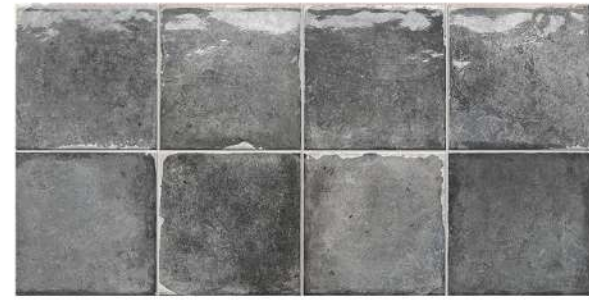

TERRA SMOKE GT7
30 x 60 cm (Pre-cut 15 x 15 cm)