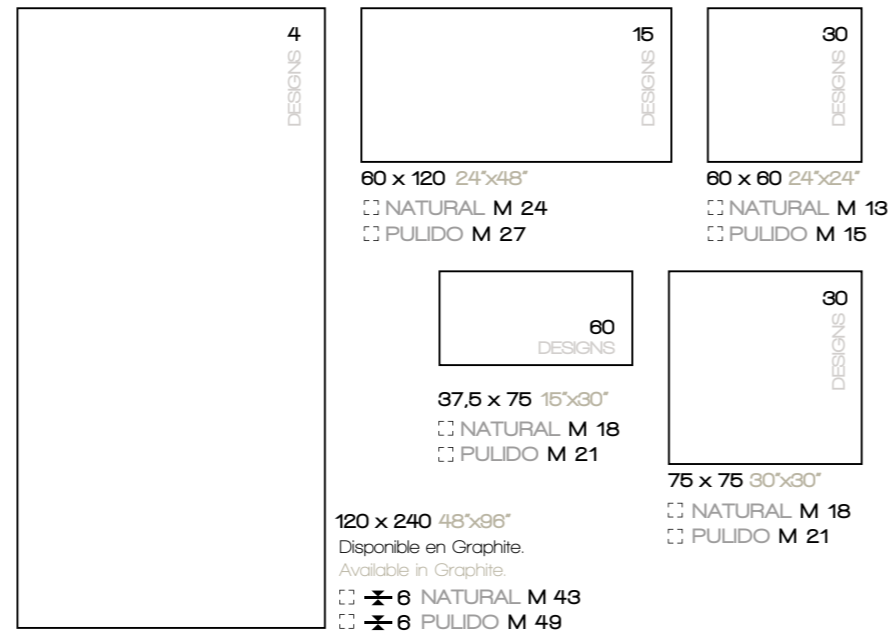

PEARL

DEC. PEARL

SILVER

DEC. SILVER

TAN

DEC. TAN

GRAPHITE

DEC. GRAPHITE

SASSARI

NATURAL MATT
PULIDO POLISHED

P V3+

Rc

FORMATS

MOSAICS

Disponible en todos los colores.
Available in all colours.

HELIX A
29x29 11 3/4"x11 3/4"
P 16

TRIS A
30x30 12"x12"
P 23

3D E
29,5x34 11 5/8"x13 1/4"
P 13

BASE DECORADA

DECOR FEATURE

Dec. Sassari

Disponible en todos los colores, para los formatos 60x120, 75x75 y 60x60.
Available in all colours, for 60x120, 75x75 and 60x60 sizes.

10 diseños diferentes servidos aleatoriamente.
10 different designs randomly served.

Código de precio igual al de la base
Same price code as base.

TECHNICAL SPECIFICATIONS

TAU

Wall tile Dec. Sassari Silver 60x120, floor tile Sassari Silver 60x120.