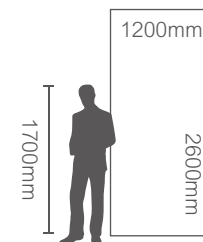

MN033CP261206
黑金木纹 Persian Portoro

1200x2600mm
干粒抛
Nanotech Polished

SURFACE CONTINUITY (Faces Supplied Randomly)

MORE ROOM

MN033CP261206
黑金木纹 Persian Portoro

-  Kitchen Cabinet
-  Vanity
-  Outer Wall
-  Furniture
-  Closet
-  TV Bench
-  Floor
-  Background Wall
-  Staircase Step
-  Infinite Possibilities