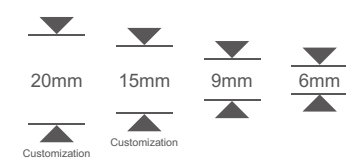

MN033CP261206
黑金木纹 Persian Portoro

1200x2600mm
干粒抛
Nanotech Polished

SURFACE CONTINUITY (Faces Supplied Randomly)

MORE ROOM

MN033CP261206
黑金木纹 Persian Portoro

-  Kitchen Cabinet
-  Vanity
-  Outer Wall
-  Furniture
-  Closet
-  TV Bench
-  Floor
-  Background Wall
-  Staircase Step
-  Infinite Possibilities