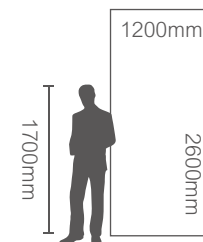

MORE ROOM

MORE ROOM

MN029AP261206  
MN029AY261206  
鱼肚白 Calacatta Supremo

1200x2600mm  
干粒抛 / 数码哑光  
Nanotech Polished / Satin(Matt)

**SURFACE CONTINUITY** (Faces Supplied Randomly)

A-B-C-D

MORE ROOM

MN029AP261206 / MN029AY261206  
鱼肚白 Calacatta Supremo